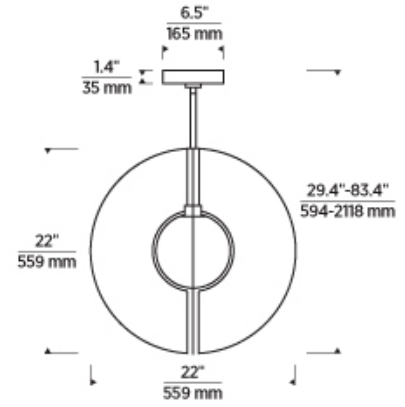

LAMP

NO LAMP
-LED930 E26 A19 90 CRI 3000K 120V

700TDOBLRG _____

JOB NAME _____

NOTES _____

ORBEL ROUND GRANDE

SPECIFICATIONS

HARDWARE MATERIAL	Metal
SHADE MATERIAL	Glass
NET WEIGHT	20 lbs
HEIGHT	22in
WIDTH	22in
LENGTH	22in
UP LIGHT / DOWN LIGHT / BOTH?	
WET LISTED	
DAMP LISTED	Yes
DRY LISTED	
MIN. HANGING HEIGHT	29.4in
MAX HANGING HEIGHT	83.4in
TOTAL CORD LENGTH	
TOTAL STEM LENGTH	Up to 60in
STEM QTY	6
SLOPED CEILING ADAPTABLE?	Yes 20° Max
GENERAL LISTING	ETL Listed
INCLUDES	