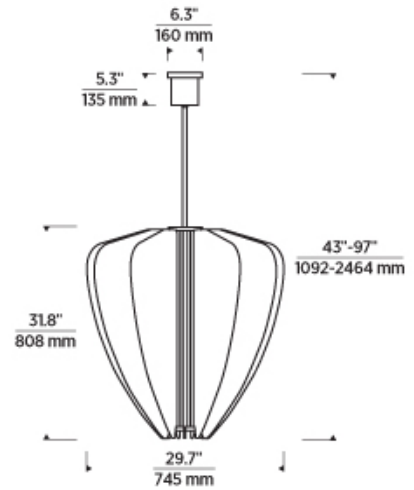

## LAMPING

Includes 61.8 watts, 4632 total delivered lumens, 3000K LED modules. Dimmable with most LED compatible ELV and Triac dimmers. Ships with (4) 12" and (2) 6" rigid stems in coordinating finish. Can be installed on a sloped ceiling up to 20°. 120V-277V.

## ORDERING INFORMATION

700NYR	SHAPE OR SIZE	FINISH	LAMP
	30 30" DIAMETER	B NIGHTSHADE BLACK BR PLATED BRASS	-LED930 INTEGRATED LED 90 CRI 3000K 120V-277V UNV

700NYR \_\_\_\_\_

JOB NAME \_\_\_\_\_

NOTES \_\_\_\_\_

## SPECIFICATIONS

HARDWARE MATERIAL	Metal
SHADE MATERIAL	Acrylic
NET WEIGHT	45 lbs
HEIGHT	31.8in
WIDTH	29.9in
LENGTH	29.9in
UP LIGHT / DOWN LIGHT / BOTH?	
WET LISTED	
DAMP LISTED	Yes
DRY LISTED	
MIN. HANGING HEIGHT	43in
MAX HANGING HEIGHT	97in
TOTAL CORD LENGTH	
TOTAL STEM LENGTH	Up to 60in
STEM QTY	6
SLOPED CEILING ADAPTABLE?	Yes 20° Max
GENERAL LISTING	ETL Listed
INCLUDES	