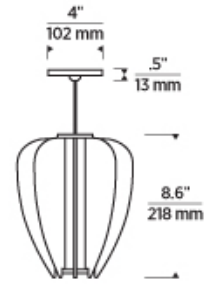

## SPECIFICATIONS

HARDWARE MATERIAL	Metal
SHADE MATERIAL	Acrylic
NET WEIGHT	4 lbs
HEIGHT	10.6in
WIDTH	8.6in
LENGTH	8.6in
UP LIGHT / DOWN LIGHT / BOTH?	
WET LISTED	
DAMP LISTED	
DRY LISTED	Yes
MIN. HANGING HEIGHT	16.6in
MAX HANGING HEIGHT	82.6in
SLOPED CEILING ADAPTABLE?	Yes 45° Max
GENERAL LISTING	ETL Listed
INCLUDES	