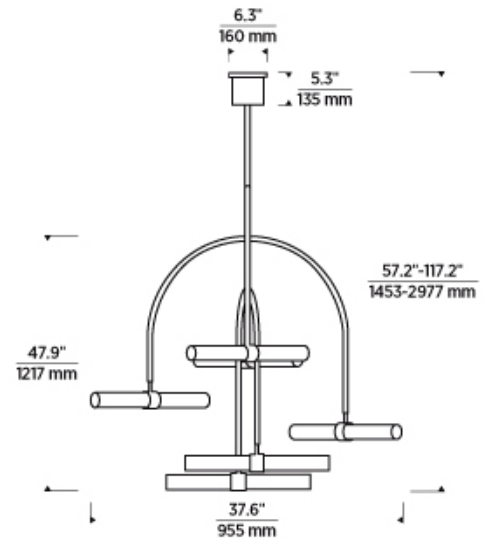

Nightshade Black

LAMPING

Includes 45 watts, 1650 total delivered lumens, 3000K LED modules. Dimmable with most LED compatible ELV and TRIAC dimmers. Includes (4) 12" and (2) 6" rigid stems in coordinating finish. Cannot be installed on sloped ceiling.

Nightshade Black

Nightshade Black
3/4 View

Natural Brass

Natural Brass 3/4
View

ORDERING INFORMATION

700CLM	SHAPE OR SIZE	FINISH	LAMP
	6 6-LIGHT	NB NATURAL BRASS B NIGHTSHADE BLACK	-LED930 INTEGRATED LED 90 CRI 3000K 120V

This product can mount to either a 4" square electrical box with round plaster ring or an octagon electrical box.

700CLM _____

JOB NAME _____

NOTES _____

CALUMN 6-LIGHT CHANDELIER

SPECIFICATIONS

HARDWARE MATERIAL	Metal
SHADE MATERIAL	Glass
NET WEIGHT	17 lbs
HEIGHT	47.9in
WIDTH	37.6in
LENGTH	37.6in
UP LIGHT / DOWN LIGHT / BOTH?	
WET LISTED	
DAMP LISTED	Yes
DRY LISTED	
MIN. HANGING HEIGHT	57.2in
MAX HANGING HEIGHT	117.2in
TOTAL CORD LENGTH	
TOTAL STEM LENGTH	Up to 60in
STEM QTY	6
SLOPED CEILING ADAPTABLE?	No
GENERAL LISTING	UL Listed
INCLUDES	