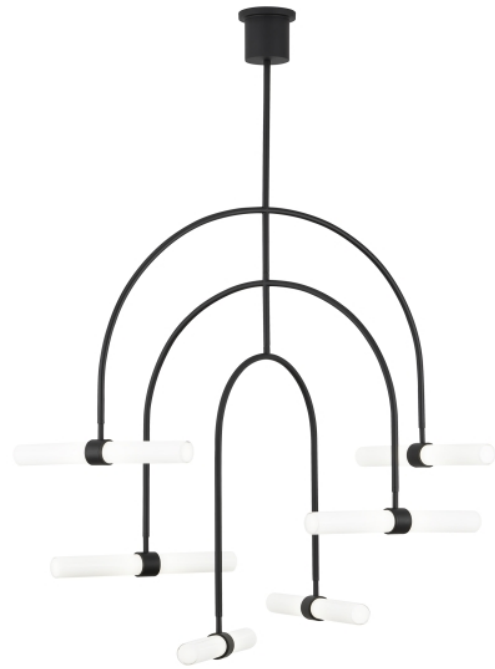

COLUMN 6-LIGHT CHANDELIER

PRODUCT FEATURES

- Inspired by the cascading chandelier and designed with cylinder tubes to express dynamic volume and visual interest.
- Available in modern finishes.
- Complete the look with the entire Column Collection including Line-Voltage Pendants and 4-Light Chandelier.
- Dimmable with most LED compatible ELV, Triac dimmers.
- Includes (2) 6" and (4) 12" rigid stems in coordinating finish
- Protected by a 5-year warranty. Please visit the "About Us" Page on techlighting.com for more for warranty details

Nightshade Black

LAMPING

Includes 45 watts, 1650 total delivered lumens, 3000K LED modules. Dimmable with most LED compatible ELV and TRIAC dimmers. Includes (4) 12" and (2) 6" rigid stems in coordinating finish. Cannot be installed on sloped ceiling.

Nightshade Black

Nightshade Black
3/4 View

Natural Brass

Natural Brass 3/4
View

ORDERING INFORMATION

700CLM	SHAPE OR SIZE	FINISH	LAMP
	6 6-LIGHT	NB NATURAL BRASS B NIGHTSHADE BLACK	-LED930 INTEGRATED LED 90 CRI 3000K 120V

This product can mount to either a 4" square electrical box with round plaster ring or an octagon electrical box.

700CLM _____

JOB NAME _____

NOTES _____

CALUMN 6-LIGHT CHANDELIER

SPECIFICATIONS

HARDWARE MATERIAL	Metal
SHADE MATERIAL	Glass
NET WEIGHT	17 lbs
HEIGHT	47.9in
WIDTH	37.6in
LENGTH	37.6in
UP LIGHT / DOWN LIGHT / BOTH?	
WET LISTED	
DAMP LISTED	Yes
DRY LISTED	
MIN. HANGING HEIGHT	57.2in
MAX HANGING HEIGHT	117.2in
TOTAL CORD LENGTH	
TOTAL STEM LENGTH	Up to 60in
STEM QTY	6
SLOPED CEILING ADAPTABLE?	No
GENERAL LISTING	UL Listed
INCLUDES	