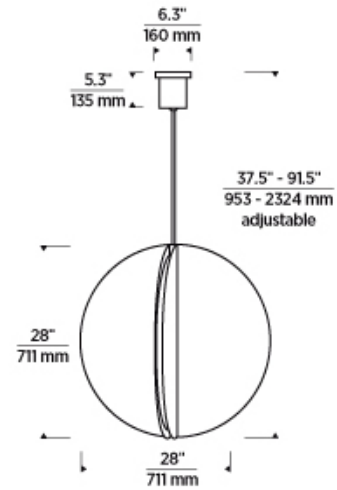

700 _____ BAU28 _____

JOB NAME _____

NOTES _____

BAU 28 PENDANT

SPECIFICATIONS

| | |
|-------------------------------|-------------|
| HARDWARE MATERIAL | Metal |
| SHADE MATERIAL | Aluminum |
| NET WEIGHT | 55 lbs |
| HEIGHT | 28in |
| WIDTH | 28in |
| LENGTH | 28in |
| UP LIGHT / DOWN LIGHT / BOTH? | |
| WET LISTED | |
| DAMP LISTED | Yes |
| DRY LISTED | |
| MIN. HANGING HEIGHT | 37.5in |
| MAX HANGING HEIGHT | 91.5in |
| TOTAL CORD LENGTH | |
| TOTAL STEM LENGTH | Up to 60in |
| STEM QTY | 6 |
| SLOPED CEILING ADAPTABLE? | Yes 20° Max |
| GENERAL LISTING | ETL Listed |
| INCLUDES | |