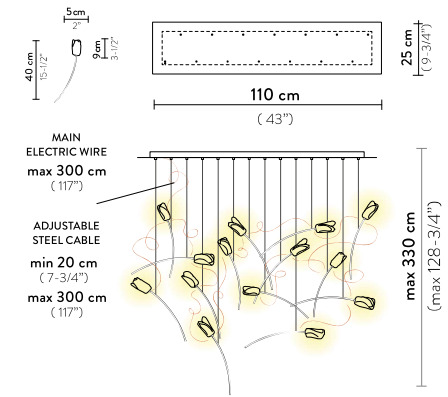

TULIP SUSPENSION 14 LINEAR

Light Source: 14 X 3,2W Integrated LED 110~220 Vac/24 Vdc - 6.300 Lumen - 3.000 Kelvin
Dimmable: PWM, 0-10
Materials: Lentiflex®, Matte Brushed Brass
Weight: net 18,84 lbs - gross 24,59 lbs
Packaging: 48,03 x 13,39 x h. 2,95 in
31,5 x 15,75 x h. 2,95 in
31,5 x 15,75 x h. 2,95 in