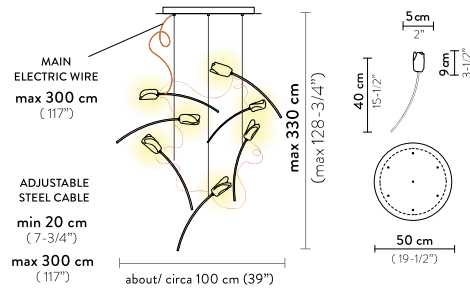

TULIP SUSPENSION 14 ROUND

Light Source: 14 X 3,2W Integrated LED 110~220 Vac/24 Vdc - 6.300 Lumen - 3.000 Kelvin
Dimmable: PWM, 0-10
Materials: Lentiflex®, Matte Brushed Brass
Weight: net 13,22 lbs - gross 18,52 lbs
Packaging: 24,41 x 23,23 x h. 2,95 in
 31,5 x 15,75 x h. 2,95 in
 31,5 x 15,75 x h. 2,95 in

TULIP SUSPENSION 7 ROUND

Light Source: 7 X 3,2W Integrated LED 110~220 Vac/24 Vdc - 3.150 Lumen - 3.000 Kelvin
Dimmable: PWM, 0-10
Materials: Lentiflex®, Matte Brushed Brass
Weight: net 10,58 lbs - gross 14,11 lbs
Packaging: 24,41 x 23,62 x h. 2,95 in
 31,5 x 15,75 x h. 2,95 in

TULIP SUSPENSION 14 LINEAR

Light Source: 14 X 3,2W Integrated LED 110~220 Vac/24 Vdc - 6.300 Lumen - 3.000 Kelvin
Dimmable: PWM, 0-10
Materials: Lentiflex®, Matte Brushed Brass
Weight: net 18,84 lbs - gross 24,59 lbs
Packaging: 48,03 x 13,39 x h. 2,95 in
 31,5 x 15,75 x h. 2,95 in
 31,5 x 15,75 x h. 2,95 in

FINISH	SIZE	PRODUCT CODE	EAN CODE	CANOPY DETAILS
 PRISMA/BRASS	14 LINEAR	TULSL00PRS03CLDLNCUS	8024727100333	14 LINEAR: Ø 43,31 - Ø 9,84 x h. 1,77 in  7 LINEAR: Ø 27,56 - Ø 9,84 x h.  Max distance from one tulip to another (electric copper cable) of 80 cm (31")
	7 LINEAR	TULSM00PRS03CLDLNCUS	8024727100456	
	ACCESSORIES			
		6M CABLE KIT		
		DALI ACC00DAL0UNI000B0		
		TRIAC ACC00TRI0110000Z0		
		CASAMBI ACC00CAI0220000A0		