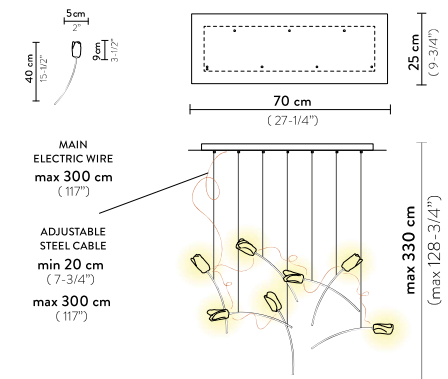

TULIP SUSPENSION 7 ROUND

Light Source: 7 X 3,2W Integrated LED 110~220 Vac/24 Vdc - 3.150 Lumen - 3.000 Kelvin
Dimmable: PWM, 0-10
Materials: Lentiflex®, Matte Brushed Brass
Weight: net 10,58 lbs - gross 14,11 lbs
Packaging: 24,41 x 23,62 x h. 2,95 in
 31,5 x 15,75 x h. 2,95 in

TULIP SUSPENSION 14 LINEAR

Light Source: 14 X 3,2W Integrated LED 110~220 Vac/24 Vdc - 6.300 Lumen - 3.000 Kelvin
Dimmable: PWM, 0-10
Materials: Lentiflex®, Matte Brushed Brass
Weight: net 18,84 lbs - gross 24,59 lbs
Packaging: 48,03 x 13,39 x h. 2,95 in
 31,5 x 15,75 x h. 2,95 in
 31,5 x 15,75 x h. 2,95 in

FINISH	SIZE	PRODUCT CODE	EAN CODE	CANOPY DETAILS
 PRISMA/BRASS	14 ROUND	TULSL00PRS03CLDRNCUS	8024727100395	Ø 19,69 x h. 1,77 in  Max distance from one tulip to another (electric copper cable) of 80 cm (31")
	7 ROUND	TULSM00PRS03CLDRN-	8024727100517	
	ACCESSORIES			
		6M CABLE KIT		
		DALI ACC00DAL0UNI000B0		
		TRIAC ACC00TRI0110000Z0		
		CASAMBI ACC00CAI0220000A0		

FINISH	SIZE	PRODUCT CODE	EAN CODE	CANOPY DETAILS
 PRISMA/BRASS	14 LINEAR	TULSL00PRS03CLDLNCUS	8024727100333	14 LINEAR: Ø 43,31 - Ø 9,84 x h. 1,77 in  7 LINEAR: Ø 27,56 - Ø 9,84 x h.  Max distance from one tulip to another (electric copper cable) of 80 cm (31")
	7 LINEAR	TULSM00PRS03CLDLNCUS	8024727100456	
	ACCESSORIES			
		6M CABLE KIT		
		DALI ACC00DAL0UNI000B0		
		TRIAC ACC00TRI0110000Z0		
		CASAMBI ACC00CAI0220000A0		