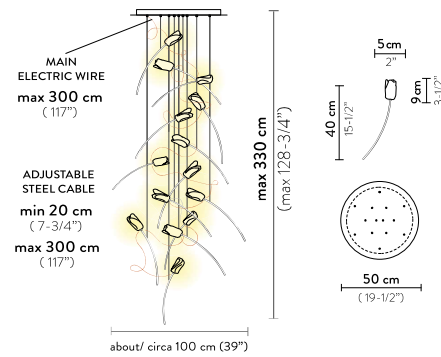

TULIP SUSPENSION 14 ROUND

Light Source: 14 X 3,2W Integrated LED 110~220 Vac/24 Vdc - 6.300 Lumen - 3.000 Kelvin
Dimmable: PWM, 0-10
Materials: Lentiflex®, Matte Brushed Brass
Weight: net 13,22 lbs - gross 18,52 lbs
Packaging: 24,41 x 23,23 x h. 2,95 in
 31,5 x 15,75 x h. 2,95 in
 31,5 x 15,75 x h. 2,95 in

TULIP SUSPENSION 7 ROUND

Light Source: 7 X 3,2W Integrated LED 110~220 Vac/24 Vdc - 3.150 Lumen - 3.000 Kelvin
Dimmable: PWM, 0-10
Materials: Lentiflex®, Matte Brushed Brass
Weight: net 10,58 lbs - gross 14,11 lbs
Packaging: 24,41 x 23,62 x h. 2,95 in
 31,5 x 15,75 x h. 2,95 in

TULIP SUSPENSION 14 LINEAR

Light Source: 14 X 3,2W Integrated LED 110~220 Vac/24 Vdc - 6.300 Lumen - 3.000 Kelvin
Dimmable: PWM, 0-10
Materials: Lentiflex®, Matte Brushed Brass
Weight: net 18,84 lbs - gross 24,59 lbs
Packaging: 48,03 x 13,39 x h. 2,95 in
 31,5 x 15,75 x h. 2,95 in
 31,5 x 15,75 x h. 2,95 in

FINISH	SIZE	PRODUCT CODE	EAN CODE	CANOPY DETAILS
 PRISMA/BRASS	14 LINEAR	TULSL00PRS03CLDLNCUS	8024727100333	14 LINEAR: Ø 43,31 - Ø 9,84 x h. 1,77 in  7 LINEAR: Ø 27,56 - Ø 9,84 x h.  Max distance from one tulip to another (electric copper cable) of 80 cm (31")
	7 LINEAR	TULSM00PRS03CLDLNCUS	8024727100456	
	ACCESSORIES			
		6M CABLE KIT		
		DALI ACC00DAL0UNI000B0		
		TRIAC ACC00TRI0110000Z0		
		CASAMBI ACC00CAI0220000A0		