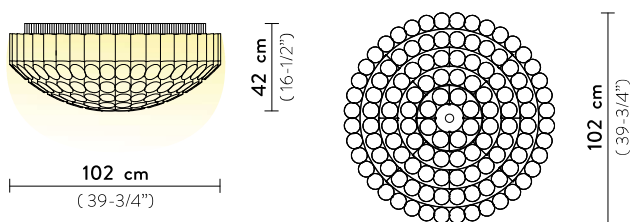

ODEON CEILING 100

Light Source: 12 X 12W E26 LED Filament Bulbs + 1 X 11W Spot LED PAR 30
Dimmable: with dimmable bulbs
Materials: Lentiflex®, Lentiflex® with cold foil
Weight: net 33,07 lbs - gross 90,39 lbs
Packaging: 44,88 x 44,88 x h. 25,2 in

ODEON CEILING 65

Light Source: 6 X 12W E26 LED Filament Bulbs + 1 X 11W Spot LED PAR 30
Dimmable: with dimmable bulbs
Materials: Lentiflex®, Lentiflex® with cold foil
Weight: net 13,23 lbs - gross 22,05 lbs
Packaging: 31,89 x 30,71 x h. 19,69 in

FINISH	SIZE	PRODUCT CODE	EAN CODE	DETAILS
 GOLD	100	ODECL00GLD00000NMTUS	8024727102245	BULBS DISPOSITION  85,4 cm (33-1/4") 100
	65	ODECM00GLD00000NMTUS	8024727102269	