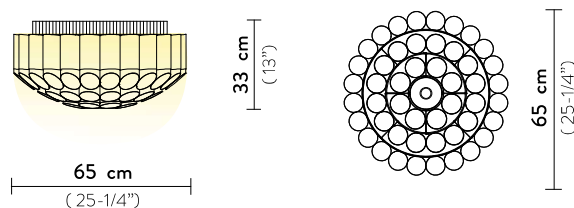

ODEON CEILING 100

Light Source: 12 X 12W E26 LED Filament Bulbs + 1 X 11W Spot LED PAR 30
Dimmable: with dimmable bulbs
Materials: Lentiflex®, Lentiflex® with cold foil
Weight: net 33,07 lbs - gross 90,39 lbs
Packaging: 44,88 x 44,88 x h. 25,2 in

ODEON CEILING 65

Light Source: 6 X 12W E26 LED Filament Bulbs + 1 X 11W Spot LED PAR 30
Dimmable: with dimmable bulbs
Materials: Lentiflex®, Lentiflex® with cold foil
Weight: net 13,23 lbs - gross 22,05 lbs
Packaging: 31,89 x 30,71 x h. 19,69 in

FINISH	SIZE	PRODUCT CODE	EAN CODE	DETAILS
 GOLD	100	ODECL00GLD00000NMTUS	8024727102245	BULBS DISPOSITION  85,4 cm (33-1/4") 100
	65	ODECM00GLD00000NMTUS	8024727102269	