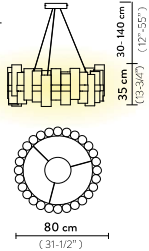

Weight: net 43,21 lbs - gross 127,87 lbs

Packaging: 44,88 x 44,88 x h. 25,2 in

FINISH	SIZE	PRODUCT CODE	EAN CODE	CANOPY DETAILS
 GOLD	5	LALS5XLGLD06T00NMTUS	8024727101620	Ø 12,2 - Ø 13,78 x h. 1,97 in 
	4	LALS4XLGLD06T00NMTUS	8024727101767	
ACCESSORIES				
DALI ACC00DAL0UNI000B0				
CASAMBI ACC00CAI0220000A0				
 GRADIENT	5	LALS5XLGRD06T00NMTUS	8024727101644	Ø 12,2 - Ø 13,78 x h. 1,97 in 
	4	LALS4XLGRD06T00NMTUS	8024727101880	
ACCESSORIES				
DALI ACC00DAL0UNI000B0				
CASAMBI ACC00CAI0220000A0				
 PEWTER	5	LALS5XLPWT06T00NMTUS	8024727101668	Ø 12,2 - Ø 13,78 x h. 1,97 in 
	4	LALS4XLPWT06T00NMTUS	8024727101781	
ACCESSORIES				
DALI ACC00DAL0UNI000B0				
CASAMBI ACC00CAI0220000A0				
 WHITE	5	LALS5XLWHT06T00NMTUS	8024727101606	Ø 12,2 - Ø 13,78 x h. 1,97 in 
	4	LALS4XLWHT06T00NMTUS	8024727101873	
ACCESSORIES				
DALI ACC00DAL0UNI000B0				
CASAMBI ACC00CAI0220000A0				

Weight: net 15,43 lbs - gross 29,76 lbs

Packaging: 39,37 x 31,89 x h. 19,29 in

FINISH	PRODUCT CODE	EAN CODE	CANOPY DETAILS
 GOLD	LALSXLGLD01T00NMTUS	8024727102009	Ø 13,39 - Ø 11,02 x h. 2,05 in 
	ACCESSORIES		
6M CABLE KIT			
DALI ACC00DAL0UNI000B0			
CASAMBI ACC00CAI0220000A0			
 GRADIENT	LALSXLGRD01T00NMTUS	8024727102023	Ø 13,39 - Ø 11,02 x h. 2,05 in 
	ACCESSORIES		
6M CABLE KIT			
DALI ACC00DAL0UNI000B0			
CASAMBI ACC00CAI0220000A0			
 PEWTER	LALSXL0PWT01T00NMTUS	8024727102047	Ø 13,39 - Ø 11,02 x h. 2,05 in 
	ACCESSORIES		
6M CABLE KIT			
DALI ACC00DAL0UNI000B0			
CASAMBI ACC00CAI0220000A0			
 WHITE	LALSXL0WHT01T00NMTUS	8024727102061	Ø 13,39 - Ø 11,02 x h. 2,05 in 
	ACCESSORIES		
6M CABLE KIT			
DALI ACC00DAL0UNI000B0			
CASAMBI ACC00CAI0220000A0			

Weight: net 8,82 lbs - gross 17,2 lbs

Packaging: 39,37 x 31,89 x h. 19,29 in

LA LOLLO SUSPENSION MEDIUM

Light Source: 40W - 110~130 Vac/24 Vdc - 4.600 Lumen - 2.700 Kelvin - CRI >90, Integrated LED

Dimmable: Triac Trailing Edge