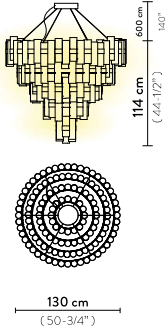

LA LOLLONA 5

Light Source: 390W - 100~240 Vac/24 Vdc
- 44.555 Lumen - 2.700 Kelvin -
CRI >90, Integrated LED

Dimmable: PWM, 0-10

Materials: Lentiflex® / Lentiflex® with cold foil
Opalflex®

Weight: net 49,82 lbs - gross 141,1 lbs

Packaging: 56,3 x 56,3 x h. 25,2 in

LA LOLLONA 4

Light Source: 242W - 100~240 Vac/24 Vdc
- 28.140 Lumen - 2.700 Kelvin -
CRI >90, Integrated LED

Dimmable: PWM, 1-10

Materials: Lentiflex® / Lentiflex® with cold foil
Opalflex®

Weight: net 43,21 lbs - gross 127,87 lbs

Packaging: 44,88 x 44,88 x h. 25,2 in

FINISH	SIZE	PRODUCT CODE	EAN CODE	CANOPY DETAILS
 GOLD	5	LALS5XLGLD06T00NMTUS	8024727101620	Ø 12,2 - Ø 13,78 x h. 1,97 in 
	4	LALS4XLGLD06T00NMTUS	8024727101767	
ACCESSORIES				
DALI ACC00DAL0UNI000B0				
CASAMBI ACC00CAI0220000A0				
 GRADIENT	5	LALS5XLGRD06T00NMTUS	8024727101644	Ø 12,2 - Ø 13,78 x h. 1,97 in 
	4	LALS4XLGRD06T00NMTUS	8024727101880	
ACCESSORIES				
DALI ACC00DAL0UNI000B0				
CASAMBI ACC00CAI0220000A0				
 PEWTER	5	LALS5XLPWT06T00NMTUS	8024727101668	Ø 12,2 - Ø 13,78 x h. 1,97 in 
	4	LALS4XLPWT06T00NMTUS	8024727101781	
ACCESSORIES				
DALI ACC00DAL0UNI000B0				
CASAMBI ACC00CAI0220000A0				
 WHITE	5	LALS5XLWHT06T00NMTUS	8024727101606	Ø 12,2 - Ø 13,78 x h. 1,97 in 
	4	LALS4XLWHT06T00NMTUS	8024727101873	
ACCESSORIES				
DALI ACC00DAL0UNI000B0				
CASAMBI ACC00CAI0220000A0				