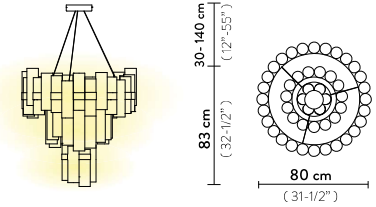

LA LOLLONA 5

Light Source: 390W - 100~240 Vac/24 Vdc
- 44.555 Lumen - 2.700 Kelvin -
CRI >90, Integrated LED

Dimmable: PWM, 0-10

Materials: Lentiflex® / Lentiflex® with cold foil
Opalflex®

Weight: net 49,82 lbs - gross 141,1 lbs

Weight: net 43,21 lbs - gross 127,87 lbs

Packaging: 44,88 x 44,88 x h. 25,2 in

FINISH	SIZE	PRODUCT CODE	EAN CODE	CANOPY DETAILS
 GOLD	5	LALS5XLGLD06T00NMTUS	8024727101620	Ø 12,2 - Ø 13,78 x h. 1,97 in 
	4	LALS4XLGLD06T00NMTUS	8024727101767	
ACCESSORIES				
DALI ACC00DAL0UNI000B0				
CASAMBI ACC00CAI0220000A0				
 GRADIENT	5	LALS5XLGRD06T00NMTUS	8024727101644	Ø 12,2 - Ø 13,78 x h. 1,97 in 
	4	LALS4XLGRD06T00NMTUS	8024727101880	
ACCESSORIES				
DALI ACC00DAL0UNI000B0				
CASAMBI ACC00CAI0220000A0				
 PEWTER	5	LALS5XLPWT06T00NMTUS	8024727101668	Ø 12,2 - Ø 13,78 x h. 1,97 in 
	4	LALS4XLPWT06T00NMTUS	8024727101781	
ACCESSORIES				
DALI ACC00DAL0UNI000B0				
CASAMBI ACC00CAI0220000A0				
 WHITE	5	LALS5XLWHT06T00NMTUS	8024727101606	Ø 12,2 - Ø 13,78 x h. 1,97 in 
	4	LALS4XLWHT06T00NMTUS	8024727101873	
ACCESSORIES				
DALI ACC00DAL0UNI000B0				
CASAMBI ACC00CAI0220000A0				

Weight: net 15,43 lbs - gross 29,76 lbs

Packaging: 39,37 x 31,89 x h. 19,29 in

FINISH	PRODUCT CODE	EAN CODE	CANOPY DETAILS
 GOLD	LALSXLGLD01T00NMTUS	8024727102009	Ø 13,39 - Ø 11,02 x h. 2,05 in 
	ACCESSORIES		
6M CABLE KIT			
DALI ACC00DAL0UNI000B0			
CASAMBI ACC00CAI0220000A0			
 GRADIENT	LALSXLGRD01T00NMTUS	8024727102023	Ø 13,39 - Ø 11,02 x h. 2,05 in 
	ACCESSORIES		
6M CABLE KIT			
DALI ACC00DAL0UNI000B0			
CASAMBI ACC00CAI0220000A0			
 PEWTER	LALSXL0PWT01T00NMTUS	8024727102047	Ø 13,39 - Ø 11,02 x h. 2,05 in 
	ACCESSORIES		
6M CABLE KIT			
DALI ACC00DAL0UNI000B0			
CASAMBI ACC00CAI0220000A0			
 WHITE	LALSXL0WHT01T00NMTUS	8024727102061	Ø 13,39 - Ø 11,02 x h. 2,05 in 
	ACCESSORIES		
6M CABLE KIT			
DALI ACC00DAL0UNI000B0			
CASAMBI ACC00CAI0220000A0			