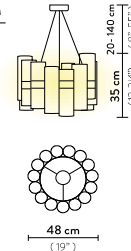

LA LOLLO SUSPENSION MEDIUM

Light Source: 40W - 110~130 Vac/24 Vdc - 4.600 Lumen - 2.700 Kelvin - CRI >90, Integrated LED

Dimmable: Triac Trailing Edge

Materials: Lentiflex® / Lentiflex® with cold foil Opalflex®

Weight: net 4,41 lbs - gross 10,58 lbs

Packaging: 21,65 x 21,26 x h. 17,32 in