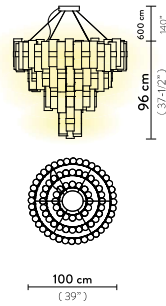

LA LOLLONA 5

Light Source: 390W - 100~240 Vac/24 Vdc
- 44.555 Lumen - 2.700 Kelvin -
CRI >90, Integrated LED

Dimmable: PWM, 0-10

Materials: Lentiflex® / Lentiflex® with cold foil
Opalflex®

Weight: net 49,82 lbs - gross 141,1 lbs

Packaging: 56,3 x 56,3 x h. 25,2 in

LA LOLLONA 4

Light Source: 242W - 100~240 Vac/24 Vdc
- 28.140 Lumen - 2.700 Kelvin -
CRI >90, Integrated LED

Dimmable: PWM, 1-10

Materials: Lentiflex® / Lentiflex® with cold foil
Opalflex®

Weight: net 43,21 lbs - gross 127,87 lbs

Packaging: 44,88 x 44,88 x h. 25,2 in

FINISH	SIZE	PRODUCT CODE	EAN CODE	CANOPY DETAILS
 GOLD	5	LALS5XLGLD06T00NMTUS	8024727101620	Ø 12,2 - Ø 13,78 x h. 1,97 in 
	4	LALS4XLGLD06T00NMTUS	8024727101767	
ACCESSORIES				
DALI ACC00DAL0UNI000B0				
CASAMBI ACC00CAI0220000A0				
 GRADIENT	5	LALS5XLGRD06T00NMTUS	8024727101644	Ø 12,2 - Ø 13,78 x h. 1,97 in 
	4	LALS4XLGRD06T00NMTUS	8024727101880	
ACCESSORIES				
DALI ACC00DAL0UNI000B0				
CASAMBI ACC00CAI0220000A0				
 PEWTER	5	LALS5XLPWT06T00NMTUS	8024727101668	Ø 12,2 - Ø 13,78 x h. 1,97 in 
	4	LALS4XLPWT06T00NMTUS	8024727101781	
ACCESSORIES				
DALI ACC00DAL0UNI000B0				
CASAMBI ACC00CAI0220000A0				
 WHITE	5	LALS5XLWHT06T00NMTUS	8024727101606	Ø 12,2 - Ø 13,78 x h. 1,97 in 
	4	LALS4XLWHT06T00NMTUS	8024727101873	
ACCESSORIES				
DALI ACC00DAL0UNI000B0				
CASAMBI ACC00CAI0220000A0				