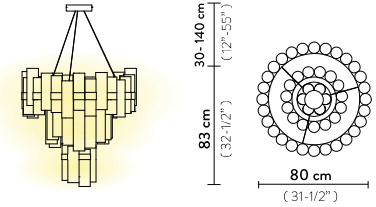

LA LOLLONA 5

Light Source: 390W - 100~240 Vac/24 Vdc - 44.555 Lumen - 2.700 Kelvin - CRI >90, Integrated LED

Dimmable: PWM, 0-10

Materials: Lentiflex® / Lentiflex® with cold foil Opalflex®

Weight: net 49,82 lbs - gross 141,1 lbs

Weight: net 43,21 lbs - gross 127,87 lbs

Packaging: 44,88 x 44,88 x h. 25,2 in

FINISH	SIZE	PRODUCT CODE	EAN CODE	CANOPY DETAILS
 GOLD	5	LALS5XLGLD06T00NMTUS	8024727101620	Ø 12,2 - Ø 13,78 x h. 1,97 in 
	4	LALS4XLGLD06T00NMTUS	8024727101767	
ACCESSORIES				
DALI ACC00DAL0UNI000B0				
CASAMBI ACC00CAI0220000A0				
 GRADIENT	5	LALS5XLGRD06T00NMTUS	8024727101644	Ø 12,2 - Ø 13,78 x h. 1,97 in 
	4	LALS4XLGRD06T00NMTUS	8024727101880	
ACCESSORIES				
DALI ACC00DAL0UNI000B0				
CASAMBI ACC00CAI0220000A0				
 PEWTER	5	LALS5XLPWT06T00NMTUS	8024727101668	Ø 12,2 - Ø 13,78 x h. 1,97 in 
	4	LALS4XLPWT06T00NMTUS	8024727101781	
ACCESSORIES				
DALI ACC00DAL0UNI000B0				
CASAMBI ACC00CAI0220000A0				
 WHITE	5	LALS5XLWHT06T00NMTUS	8024727101606	Ø 12,2 - Ø 13,78 x h. 1,97 in 
	4	LALS4XLWHT06T00NMTUS	8024727101873	
ACCESSORIES				
DALI ACC00DAL0UNI000B0				
CASAMBI ACC00CAI0220000A0				

Weight: net 15,43 lbs - gross 29,76 lbs

Packaging: 39,37 x 31,89 x h. 19,29 in

FINISH	PRODUCT CODE	EAN CODE	CANOPY DETAILS
 GOLD	LALSXLGLD01T00NMTUS	8024727102009	Ø 13,39 - Ø 11,02 x h. 2,05 in 
	ACCESSORIES		
6M CABLE KIT			
DALI ACC00DAL0UNI000B0			
CASAMBI ACC00CAI0220000A0			
 GRADIENT	LALSXLGRD01T00NMTUS	8024727102023	Ø 13,39 - Ø 11,02 x h. 2,05 in 
	ACCESSORIES		
6M CABLE KIT			
DALI ACC00DAL0UNI000B0			
CASAMBI ACC00CAI0220000A0			
 PEWTER	LALSXL0PWT01T00NMTUS	8024727102047	Ø 13,39 - Ø 11,02 x h. 2,05 in 
	ACCESSORIES		
6M CABLE KIT			
DALI ACC00DAL0UNI000B0			
CASAMBI ACC00CAI0220000A0			
 WHITE	LALSXL0WHT01T00NMTUS	8024727102061	Ø 13,39 - Ø 11,02 x h. 2,05 in 
	ACCESSORIES		
6M CABLE KIT			
DALI ACC00DAL0UNI000B0			
CASAMBI ACC00CAI0220000A0			