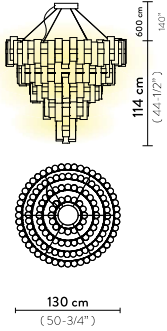

LA LOLLONA 5

Light Source: 390W - 100~240 Vac/24 Vdc - 44.555 Lumen - 2.700 Kelvin - CRI >90, Integrated LED

Dimmable: PWM, 0-10

Materials: Lentiflex® / Lentiflex® with cold foil Opalflex®

Weight: net 49,82 lbs - gross 141,1 lbs

Packaging: 56,3 x 56,3 x h. 25,2 in

LA LOLLONA 4

Light Source: 242W - 100~240 Vac/24 Vdc - 28.140 Lumen - 2.700 Kelvin - CRI >90, Integrated LED

Dimmable: PWM, 1-10

Materials: Lentiflex® / Lentiflex® with cold foil Opalflex®

Weight: net 43,21 lbs - gross 127,87 lbs

Packaging: 44,88 x 44,88 x h. 25,2 in

FINISH	SIZE	PRODUCT CODE	EAN CODE	CANOPY DETAILS
 GOLD	5	LALS5XLGLD06T00NMTUS	8024727101620	Ø 12,2 - Ø 13,78 x h. 1,97 in 
	4	LALS4XLGLD06T00NMTUS	8024727101767	
ACCESSORIES				
DALI ACC00DAL0UNI000B0				
CASAMBI ACC00CAI0220000A0				
 GRADIENT	5	LALS5XLGRD06T00NMTUS	8024727101644	Ø 12,2 - Ø 13,78 x h. 1,97 in 
	4	LALS4XLGRD06T00NMTUS	8024727101880	
ACCESSORIES				
DALI ACC00DAL0UNI000B0				
CASAMBI ACC00CAI0220000A0				
 PEWTER	5	LALS5XLPWT06T00NMTUS	8024727101668	Ø 12,2 - Ø 13,78 x h. 1,97 in 
	4	LALS4XLPWT06T00NMTUS	8024727101781	
ACCESSORIES				
DALI ACC00DAL0UNI000B0				
CASAMBI ACC00CAI0220000A0				
 WHITE	5	LALS5XLWHT06T00NMTUS	8024727101606	Ø 12,2 - Ø 13,78 x h. 1,97 in 
	4	LALS4XLWHT06T00NMTUS	8024727101873	
ACCESSORIES				
DALI ACC00DAL0UNI000B0				
CASAMBI ACC00CAI0220000A0				