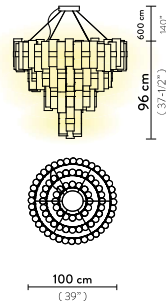

LA LOLLONA 5

Light Source: 390W - 100~240 Vac/24 Vdc - 44.555 Lumen - 2.700 Kelvin - CRI >90, Integrated LED

Dimmable: PWM, 0-10

Materials: Lentiflex® / Lentiflex® with cold foil Opalflex®

Weight: net 49,82 lbs - gross 141,1 lbs

Packaging: 56,3 x 56,3 x h. 25,2 in

LA LOLLONA 4

Light Source: 242W - 100~240 Vac/24 Vdc - 28.140 Lumen - 2.700 Kelvin - CRI >90, Integrated LED

Dimmable: PWM, 1-10

Materials: Lentiflex® / Lentiflex® with cold foil Opalflex®

Weight: net 43,21 lbs - gross 127,87 lbs

Packaging: 44,88 x 44,88 x h. 25,2 in

FINISH	SIZE	PRODUCT CODE	EAN CODE	CANOPY DETAILS
 GOLD	5	LALS5XLGLD06T00NMTUS	8024727101620	Ø 12,2 - Ø 13,78 x h. 1,97 in 
	4	LALS4XLGLD06T00NMTUS	8024727101767	
ACCESSORIES				
DALI ACC00DAL0UNI000B0				
CASAMBI ACC00CAI0220000A0				
 GRADIENT	5	LALS5XLGRD06T00NMTUS	8024727101644	Ø 12,2 - Ø 13,78 x h. 1,97 in 
	4	LALS4XLGRD06T00NMTUS	8024727101880	
ACCESSORIES				
DALI ACC00DAL0UNI000B0				
CASAMBI ACC00CAI0220000A0				
 PEWTER	5	LALS5XLPWT06T00NMTUS	8024727101668	Ø 12,2 - Ø 13,78 x h. 1,97 in 
	4	LALS4XLPWT06T00NMTUS	8024727101781	
ACCESSORIES				
DALI ACC00DAL0UNI000B0				
CASAMBI ACC00CAI0220000A0				
 WHITE	5	LALS5XLWHT06T00NMTUS	8024727101606	Ø 12,2 - Ø 13,78 x h. 1,97 in 
	4	LALS4XLWHT06T00NMTUS	8024727101873	
ACCESSORIES				
DALI ACC00DAL0UNI000B0				
CASAMBI ACC00CAI0220000A0				