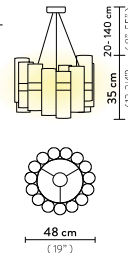

Weight: net 8,82 lbs - gross 17,2 lbs

Packaging: 39,37 x 31,89 x h. 19,29 in

LA LOLLO SUSPENSION MEDIUM

Light Source: 40W - 110~130 Vac/24 Vdc - 4.600 Lumen - 2.700 Kelvin - CRI >90, Integrated LED

Dimmable: Triac Trailing Edge

Materials: Lentiflex® / Lentiflex® with cold foil Opalflex®

Weight: net 4,41 lbs - gross 10,58 lbs

Packaging: 21,65 x 21,26 x h. 17,32 in

LA LOLLO LINEAR 140

Light Source: 110W - 110~240 Vac/24 Vdc - 12.420 Lumen - 2.700 Kelvin - CRI >90, Integrated LED

FINISH	SIZE	PRODUCT CODE	EAN CODE	CANOPY DETAILS
 GOLD	140	LALS3XLGLD01T00NMTUS	8024727102160	 140: Ø 10,04 x h. 1,97 in  100: Ø 5,51 x h. 1,77 in
	100	LALSXXLGLD01T00NMTUS		
	ACCESSORIES			
	6M CABLE KIT			
	DALI ACC00DAL0UNI000B0			
CASAMBI ACC00CAI0220000A0				
 GRADIENT	140	LALS3XLGRD01T00NMTUS	8024727102184	 140: Ø 10,04 x h. 1,97 in  100: Ø 5,51 x h. 1,77 in
	100	LALSXXLGRD01T00NMTUS	8024727102108	
	ACCESSORIES			
	6M CABLE KIT			
	DALI ACC00DAL0UNI000B0			
CASAMBI ACC00CAI0220000A0				
 PEWTER	140	LALS3XLPWT01T00NMTUS	8024727102221	 140: Ø 10,04 x h. 1,97 in  100: Ø 5,51 x h. 1,77 in
	100	LALSXXLPWT01T00NMTUS	8024727102122	
	ACCESSORIES			
	6M CABLE KIT			
	DALI ACC00DAL0UNI000B0			
CASAMBI ACC00CAI0220000A0				
 WHITE	140	LALS3XLWHT01T00NMTUS	8024727102207	 140: Ø 10,04 x h. 1,97 in  100: Ø 5,51 x h. 1,77 in
	100	LALSXXLWHT01T00NMTUS	8024727102146	
	ACCESSORIES			
	6M CABLE KIT			
	DALI ACC00DAL0UNI000B0			
CASAMBI ACC00CAI0220000A0				