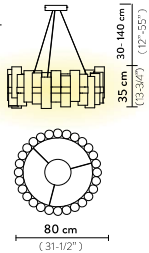

LA LOLLO SUSPENSION LARGE

Light Source: 80W - 110~240 Vac/24 Vdc - 9.000 Lumen - 2.700 Kelvin - CRI >90, Integrated LED

Dimmable: Triac Trailing Edge

Materials: Lentiflex® / Lentiflex® with cold foil Opalflex®

Weight: net 8,82 lbs - gross 17,2 lbs

Packaging: 39,37 x 31,89 x h. 19,29 in

LA LOLLO SUSPENSION MEDIUM

Light Source: 40W - 110~130 Vac/24 Vdc - 4.600 Lumen - 2.700 Kelvin - CRI >90, Integrated LED

Dimmable: Triac Trailing Edge

Materials: Lentiflex® / Lentiflex® with cold foil Opalflex®

Weight: net 4,41 lbs - gross 10,58 lbs

Packaging: 21,65 x 21,26 x h. 17,32 in

LA LOLLO LINEAR 140

Light Source: 110W - 110~240 Vac/24 Vdc - 12.420 Lumen - 2.700 Kelvin - CRI >90, Integrated LED

FINISH	SIZE	PRODUCT CODE	EAN CODE	CANOPY DETAILS
 GOLD	140	LALS3XLGLD01T00NMTUS	8024727102160	 140: Ø 10,04 x h. 1,97 in  100: Ø 5,51 x h. 1,77 in
	100	LALSXXLGLD01T00NMTUS		
	ACCESSORIES			
	6M CABLE KIT			
	DALI ACC00DAL0UNI000B0			
CASAMBI ACC00CAI0220000A0				
 GRADIENT	140	LALS3XLGRD01T00NMTUS	8024727102184	 140: Ø 10,04 x h. 1,97 in  100: Ø 5,51 x h. 1,77 in
	100	LALSXXLGRD01T00NMTUS	8024727102108	
	ACCESSORIES			
	6M CABLE KIT			
	DALI ACC00DAL0UNI000B0			
CASAMBI ACC00CAI0220000A0				
 PEWTER	140	LALS3XLPWT01T00NMTUS	8024727102221	 140: Ø 10,04 x h. 1,97 in  100: Ø 5,51 x h. 1,77 in
	100	LALSXXLPWT01T00NMTUS	8024727102122	
	ACCESSORIES			
	6M CABLE KIT			
	DALI ACC00DAL0UNI000B0			
CASAMBI ACC00CAI0220000A0				
 WHITE	140	LALS3XLWHT01T00NMTUS	8024727102207	 140: Ø 10,04 x h. 1,97 in  100: Ø 5,51 x h. 1,77 in
	100	LALSXXLWHT01T00NMTUS	8024727102146	
	ACCESSORIES			
	6M CABLE KIT			
	DALI ACC00DAL0UNI000B0			
CASAMBI ACC00CAI0220000A0				