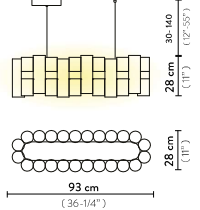

Dimmable: PWM, 0-10

Materials: Lentiflex® / Lentiflex® with cold foil / Opalflex®

Weight: net 15,43 lbs - gross 26,46 lbs

Packaging: 61,42 x 16,93 x h. 17,72 in

LA LOLLO LINEAR 100

Light Source: 70W - 110~130 Vac/24 Vdc - 7.820 Lumen - 2.700 Kelvin - CRI >90, Integrated LED

Dimmable: Triac Trailing Edge

Materials: Lentiflex® / Lentiflex® with cold foil / Opalflex®

Weight: net 10,8 lbs - gross 15,43 lbs

Packaging: 48,03 x 13,78 x h. 14,57 in

FINISH	SIZE	PRODUCT CODE	EAN CODE	CANOPY DETAILS
 GOLD	L	LALSLO0GLD01T00NMTUS	8024727101545	 LARGE: Ø 6,3 x h. 1,38 in MEDIUM: Ø 7,48 x h. 1,97 in
	M	LALSM00GLD01T00NMTUS	8024727101828	
	ACCESSORIES			
	6M CABLE KIT			
	DALI ACC00DAL0UNI000B0			
CASAMBI ACC00CAI0220000A0				
 GRADIENT	L	LALSLO0GRD01T00NMTUS	8024727101583	 LARGE: Ø 6,3 x h. 1,38 in MEDIUM: Ø 7,48 x h. 1,97 in
	M	LALSM00GRD01T00NMTUS	8024727101903	
	ACCESSORIES			
	6M CABLE KIT			
	DALI ACC00DAL0UNI000B0			
CASAMBI ACC00CAI0220000A0				
 PEWTER	L	LALSLO0PWT01T00NMTUS	8024727101569	 LARGE: Ø 6,3 x h. 1,38 in MEDIUM: Ø 7,48 x h. 1,97 in
	M	LALSM00PWT01T00NMTUS	8024727101804	
	ACCESSORIES			
	6M CABLE KIT			
	DALI ACC00DAL0UNI000B0			
CASAMBI ACC00CAI0220000A0				
 WHITE	L	LALSLO0WHT01T00NMTUS	8024727101521	 LARGE: Ø 6,3 x h. 1,38 in MEDIUM: Ø 7,48 x h. 1,97 in
	M	LALSM00WHT01T00NMTUS	8024727101842	
	ACCESSORIES			
	6M CABLE KIT			
	DALI ACC00DAL0UNI000B0			
CASAMBI ACC00CAI0220000A0				