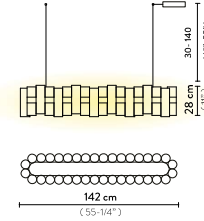

LA LOLLO LINEAR 140

Light Source: 110W - 110~240 Vac/24 Vdc - 12.420 Lumen - 2.700 Kelvin - CRI >90, Integrated LED

Dimmable: PWM, 0-10

Materials: Lentiflex® / Lentiflex® with cold foil / Opalflex®

Weight: net 15,43 lbs - gross 26,46 lbs

Packaging: 61,42 x 16,93 x h. 17,72 in