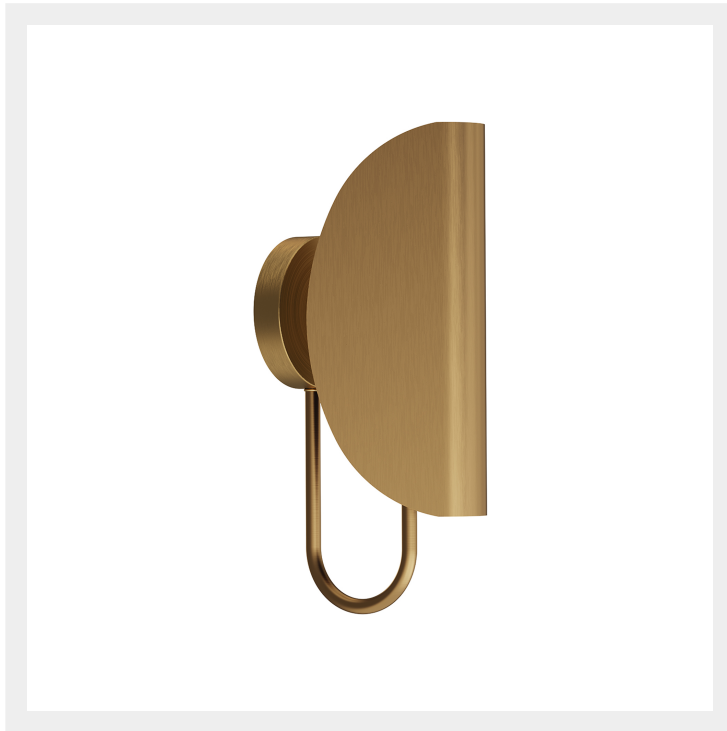

alora mood

P. 1.855.855.8926

CANADA: 19054 28TH Avenue Surrey - BC V3Z 6M3

USA: 3035 E. Lone Mountain Rd - Las Vegas, NV, 89081

SENO WV450706

FIXTURE DIMENSIONS	W5-5/8" x H15" x E6-1/2"
HEIGHT FROM CENTER	5-3/4"
EXTENSION	6-1/2"
LAMP TYPE	E12
WATTAGE	1 x 60W
MAX WATTAGE	60W
BULB QTY	1
BULBS INCLUDED	No
VOLTAGE	120V
DIFFUSER DETAILS	CW - White Cotton
MATERIAL	Aluminum + Steel; Aluminum + Steel + Cotton;
INSTALL OPTIONS	Up or Down
LOCATION	Damp
CANOPY DIMENSIONS	D4-3/4" x E1"
BRAND	Alora Mood

[D - Diameter, L - Length, W - Width, H - Height, E - Extension]

AVAILABLE FINISHES:

*For complete warranty terms, please visit: www.aloralighting.com/warranty