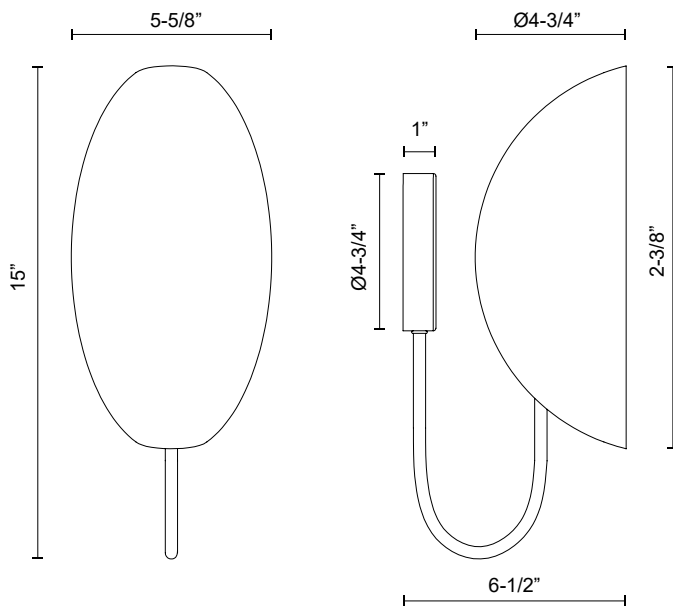

alora mood

P. 1.855.855.8926

CANADA: 19054 28TH Avenue Surrey - BC V3Z 6M3

USA: 3035 E. Lone Mountain Rd - Las Vegas, NV, 89081

SENO WV450706

FIXTURE DIMENSIONS	W5-5/8" x H15" x E6-1/2"
HEIGHT FROM CENTER	5-3/4"
EXTENSION	6-1/2"
LAMP TYPE	E12
WATTAGE	1 x 60W
MAX WATTAGE	60W
BULB QTY	1
BULBS INCLUDED	No
VOLTAGE	120V
DIFFUSER DETAILS	CW - White Cotton
MATERIAL	Aluminum + Steel; Aluminum + Steel + Cotton;
INSTALL OPTIONS	Up or Down
LOCATION	Damp
CANOPY DIMENSIONS	D4-3/4" x E1"
BRAND	Alora Mood

[D - Diameter, L - Length, W - Width, H - Height, E - Extension]

AVAILABLE FINISHES:

*For complete warranty terms, please visit: www.aloralighting.com/warranty