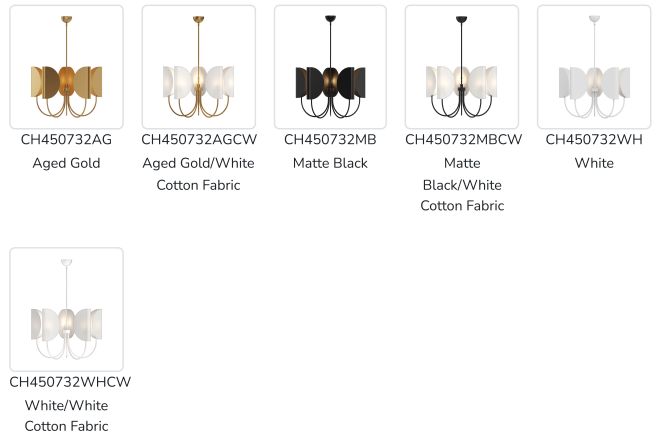

alora mood

P. 1.855.855.8926

CANADA: 19054 28TH Avenue Surrey - BC V3Z 6M3

USA: 3035 E. Lone Mountain Rd - Las Vegas, NV, 89081

SENO CH450732

FIXTURE DIMENSIONS	D32" x H19-1/8"
LAMP TYPE	E12
WATTAGE	5 x 60W
MAX WATTAGE	60W
BULB QTY	5
BULBS INCLUDED	No
VOLTAGE	120V
DIFFUSER DETAILS	CW - White Cotton
MATERIAL	Aluminum + Steel; Aluminum + Steel + Cotton;
ROD LENGTH	46" Max (3x12" + 1x6" + 1x4")
MINIMUM HANG HEIGHT	24"
SLOPED CEILING ADAPTABLE	Yes, Up to 45 Degrees
LOCATION	Dry
CANOPY DIMENSIONS	D4-3/4" x H2-3/8"
BRAND	Alora Mood

[D - Diameter, L - Length, W - Width, H - Height, E - Extension]

AVAILABLE FINISHES:

*For complete warranty terms, please visit: www.aloralighting.com/warranty