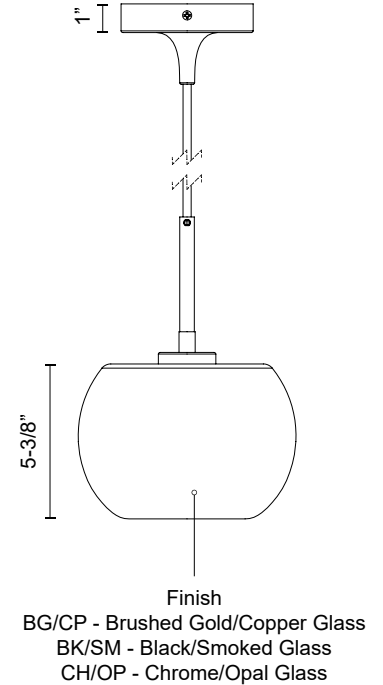

SAMAR PD57508

PENDANTS

PROJECT

SPECIFICATION DETAILS

* For custom options, consult factory for details.

Fixture Dimensions	D7-1/2" x H10-3/8"
Lamp Type	Incandescent, A15, Medium Base
Wattage	1 x 60W
Voltage	120V
Glass Details	Transition Copper Glass, Transition Smoked Glass or Transition Opal Glass
Adjustable	Yes
Wire Length	120" Max
Wire Type	Black
Minimum Hang Height	16"
Location	Dry
Bulbs Included	No
Warranty	5 Years
Illumination Direction	Down
Canopy Dimensions	D4-5/8" x H2-7/8"

DESCRIPTION

The stunning blown glass shades of the Samar Collection make wonderfully versatile statement pieces or subtle lighting options. The three ombre finishes are gorgeous specimens available in various hanging options that help create a dynamic space through lighting and tone. Each glass finish has three fixture finishes that help create an exciting piece for a unique space in your home.

KUZCO

19054 28TH AVENUE
SURREY - BC V3Z 6M3
CANADA

WWW.KUZCOLIGHTING.COM

COMMENT