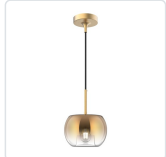

SAMAR PD57508

PENDANTS

PROJECT

PD57508-BG/CP
Brushed
Gold/Copper

PD57508-BK/SM
Black/Smoked

PD57508-CH/OP
Chrome/Opal Glass

SPECIFICATION DETAILS

* For custom options, consult factory for details.

Fixture Dimensions	D7-1/2" x H10-3/8"
Lamp Type	Incandescent, A15, Medium Base
Wattage	1 x 60W
Voltage	120V
Glass Details	Transition Copper Glass, Transition Smoked Glass or Transition Opal Glass
Adjustable	Yes
Wire Length	120" Max
Wire Type	Black
Minimum Hang Height	16"
Location	Dry
Bulbs Included	No
Warranty	5 Years
Illumination Direction	Down
Canopy Dimensions	D4-5/8" x H2-7/8"

DESCRIPTION

The stunning blown glass shades of the Samar Collection make wonderfully versatile statement pieces or subtle lighting options. The three ombre finishes are gorgeous specimens available in various hanging options that help create a dynamic space through lighting and tone. Each glass finish has three fixture finishes that help create an exciting piece for a unique space in your home.