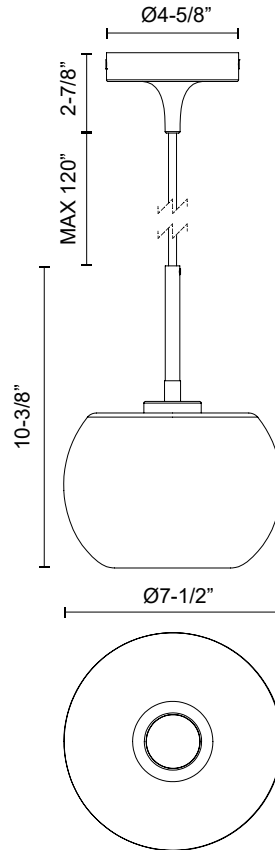

SAMAR PD57508

PENDANTS

PROJECT

SPECIFICATION DETAILS

* For custom options, consult factory for details.

Fixture Dimensions	D7-1/2" x H10-3/8"
Lamp Type	Incandescent, A15, Medium Base
Wattage	1 x 60W
Voltage	120V
Glass Details	Transition Copper Glass, Transition Smoked Glass or Transition Opal Glass
Adjustable	Yes
Wire Length	120" Max
Wire Type	Black
Minimum Hang Height	16"
Location	Dry
Bulbs Included	No
Warranty	5 Years
Illumination Direction	Down
Canopy Dimensions	D4-5/8" x H2-7/8"

DESCRIPTION

The stunning blown glass shades of the Samar Collection make wonderfully versatile statement pieces or subtle lighting options. The three ombre finishes are gorgeous specimens available in various hanging options that help create a dynamic space through lighting and tone. Each glass finish has three fixture finishes that help create an exciting piece for a unique space in your home.

KUZCO

19054 28TH AVENUE
SURREY - BC V3Z 6M3
CANADA

WWW.KUZCOLIGHTING.COM

COMMENT