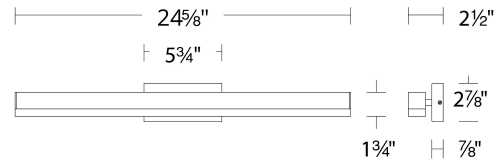

WAC LIGHTING

Fixture Type: _____

Catalog Number: _____

Project: _____

Location: _____

Styx

Bathroom Vanity & Sconce

Model & Size	Color Temp & CRI	Finish	Watt	LED Lumens	Delivered Lumens
WS-41125 25"	2700K/3000K/3500K 90	AL BK Brushed Aluminum Black	19W	1420.6	824.2

Example: **WS-41125-BK**

For custom requests please contact customs@wacighting.com

DESCRIPTION

Quietly sleek. An underlying way of light.

FEATURES

- One-directional light with etched acrylic diffuser
- Adjustable backplate
- Conversion plate included to accommodate 4" junction box
- 3CCT (2700K/3000K/3500K) selectable switch
- Driver concealed within the canopy
- 5 year warranty

SPECIFICATIONS

Color Temp:	2700K/3000K/3500K
Input:	120/277 VAC,50/60Hz
CRI:	90
Dimming:	ELV: 100-10% ,TRIAC: 100-10%
Rated Life:	50000 Hours
Mounting:	Can be mounted on wall in all orientations
Standards:	ETL, cETL, Title 24 JA8-2019 Compliant Damp Location Listed
Construction:	Aluminum body, acrylic diffuser

FINISHES:

LINE DRAWING:

WS-41125