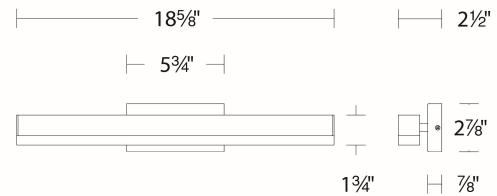

WAC LIGHTING

Fixture Type: _____

Catalog Number: _____

Project: _____

Location: _____

Styx

Bathroom Vanity & Sconce

Model & Size	Color Temp & CRI	Finish	Watt	LED Lumens	Delivered Lumens
WS-41119 19"	2700K/3000K/3500K 90	AL BK Brushed Aluminum Black	16W	1246.8	688.2

Example: **WS-41119-BK**

For custom requests please contact customs@wacighting.com

DESCRIPTION

Quietly sleek. An underlying way of light.

FEATURES

- One-directional light with etched acrylic diffuser
- Adjustable backplate
- Conversion plate included to accommodate 4" junction box
- 3CCT (2700K/3000K/3500K) selectable switch
- Driver concealed within the canopy
- 5 year warranty

SPECIFICATIONS

Color Temp:	2700K/3000K/3500K
Input:	120/277 VAC,50/60Hz
CRI:	90
Dimming:	ELV: 100-10% ,TRIAC: 100-10%
Rated Life:	50000 Hours
Mounting:	Can be mounted on wall in all orientations
Standards:	ETL, cETL, Title 24 JA8-2019 Compliant Damp Location Listed
Construction:	Aluminum body, acrylic diffuser

FINISHES:

LINE DRAWING:

WS-41119