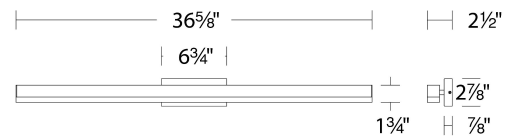

Fixture Type: _____

Catalog Number: _____

Project: _____

Location: _____

Styx

Bathroom Vanity & Sconce

Model & Size	Color Temp & CRI	Finish	Watt	LED Lumens	Delivered Lumens
WS-41137 37"	2700K/3000K/3500K 90	AL BK Brushed Aluminum Black	28W	2247.1	1301.3

Example: **WS-41137-BK**

For custom requests please contact customs@waclighting.com

DESCRIPTION

Quietly sleek. An underlying way of light.

FEATURES

- One-directional light with etched acrylic diffuser
- Adjustable backplate
- Conversion plate included to accommodate 4" junction box
- 3CCT (2700K/3000K/3500K) selectable switch
- Driver concealed within the canopy
- 5 year warranty

SPECIFICATIONS

Color Temp:	2700K/3000K/3500K
Input:	120/277 VAC,50/60Hz
CRI:	90
Dimming:	ELV: 100-10% ,TRIAC: 100-10%
Rated Life:	50000 Hours
Mounting:	Can be mounted on wall in all orientations
Standards:	ETL, cETL, Title 24 JA8-2019 Compliant Damp Location Listed
Construction:	Aluminum body, acrylic diffuser

FINISHES:

LINE DRAWING:

WS-41137