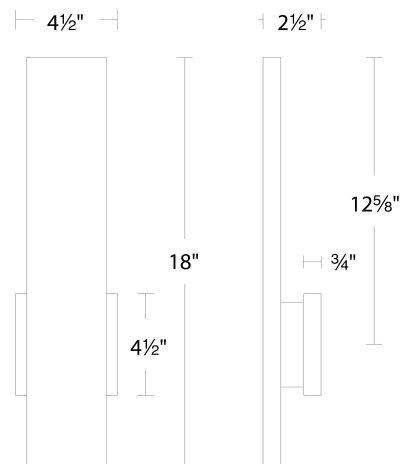

#### REPLACEMENT PARTS

RPL-GLA-29118 - Glass

#### LINE DRAWING:

WS-W29118