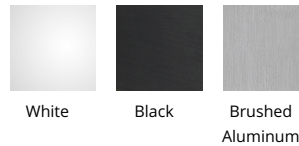

#### SPECIFICATIONS

Color Temp:	4000K,3500K,3000K
Input:	120 VAC,50/60Hz
CRI:	90
Dimming:	ELV: 100-10% ,TRIAC: 100-10%
Rated Life:	54000 Hours
Mounting:	Can be mounted on wall in all orientations
Standards:	ETL, cETL,IP65,Title 24 JA8-2019 Compliant Wet Location Listed
Construction:	Aluminum body, frosted glass diffuser

#### FINISHES:

White Black Brushed Aluminum