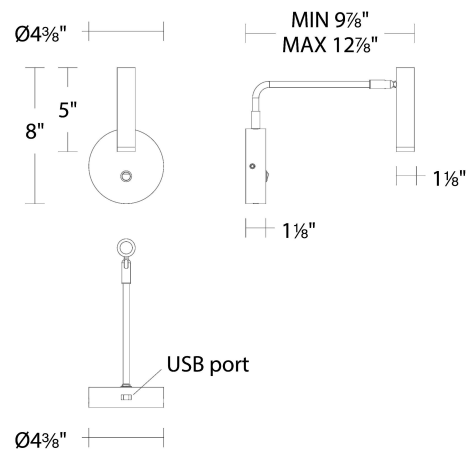

#### FEATURES

- On/off toggle switch on the canopy
- USB port on the bottom of the canopy for charging
- Arm offers 180 degree horizontal rotation
- Light source offers 300 degree horizontal rotation and a 180 degree vertical tilt
- Driver concealed within the canopy
- 5 Year warranty

#### REPLACEMENT PARTS

HDW-LG22-WA - Hardware Pack

#### LINE DRAWING:

BL-23210