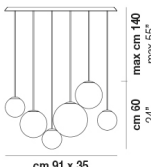

PUPPET SP R6

TECHNICAL DATA:

CERTIFICATIONS:

LIGHT SOURCES

6x60w 120V/60HZ G9

VOLUME Mc 0,3
GROSS WEIGHT Kg 20
NET WEIGHT Kg 12

download

SHADE FINISHING

PUPPET SP 18 P

PUPPET SP 24 P

PUPPET SP 36 P

PUPPET SP 6 P

PUPPET SP L6

PUPPET SP L9

PUPPET SP R12

PUPPET SP R24