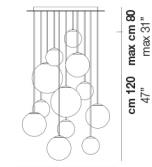

PUPPET SP R6

TECHNICAL DATA:

CERTIFICATIONS:

LIGHT SOURCES

6x60w 120V/60HZ G9

VOLUME Mc 0,3
GROSS WEIGHT Kg 20
NET WEIGHT Kg 12

download

SHADE FINISHING

PUPPET SP 18 P

PUPPET SP 24 P

PUPPET SP 36 P

PUPPET SP 6 P

PUPPET SP L6

PUPPET SP L9

PUPPET SP R12

PUPPET SP R24