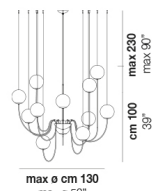

PUPPET SP R6

TECHNICAL DATA:

CERTIFICATIONS:

LIGHT SOURCES

6x60w 120V/60HZ G9

VOLUME Mc 0,3
GROSS WEIGHT Kg 20
NET WEIGHT Kg 12

download

SHADE FINISHING

CR

NE

OTHER VERSION AVAILABLE

Click on the version to go to the web version of the product

PUPPET SP G

PUPPET SP M

PUPPET SP P

PUPPET SP 12 P

PUPPET SP 18 P

PUPPET SP 24 P

PUPPET SP 36 P

PUPPET SP 6 P

PUPPET SP L6

PUPPET SP L9

PUPPET SP R12

PUPPET SP R24