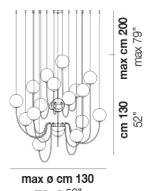

PUPPET SP R6

TECHNICAL DATA:

CERTIFICATIONS:

LIGHT SOURCES

6x60w 120V/60HZ G9

VOLUME Mc 0,3
GROSS WEIGHT Kg 20
NET WEIGHT Kg 12

download

SHADE FINISHING

CR

NE

OTHER VERSION AVAILABLE

Click on the version to go to the web version of the product

PUPPET SP G

PUPPET SP M

PUPPET SP P

PUPPET SP 12 P