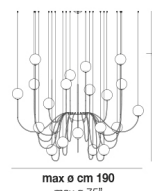

PUPPET SP R6

TECHNICAL DATA:

CERTIFICATIONS:

LIGHT SOURCES

6x60w 120V/60HZ G9

VOLUME Mc 0,3
GROSS WEIGHT Kg 20
NET WEIGHT Kg 12

download

SHADE FINISHING

CR

NE

OTHER VERSION AVAILABLE

Click on the version to go to the web version of the product

PUPPET SP G

PUPPET SP M

PUPPET SP P

PUPPET SP 12 P

PUPPET SP 18 P

PUPPET SP 24 P

PUPPET SP 36 P

PUPPET SP 6 P

PUPPET SP L6

PUPPET SP L9

PUPPET SP R12

PUPPET SP R24