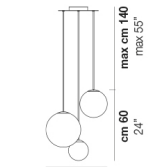

PUPPET SP R6

TECHNICAL DATA:

CERTIFICATIONS:

LIGHT SOURCES

6x60w 120V/60HZ G9

VOLUME Mc 0,3
GROSS WEIGHT Kg 20
NET WEIGHT Kg 12

download

SHADE FINISHING

PUPPET SP 18 P

PUPPET SP 24 P

PUPPET SP 36 P

PUPPET SP 6 P

PUPPET SP L6

PUPPET SP L9

PUPPET SP R12

PUPPET SP R24