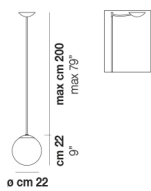

PUPPET SP R6

TECHNICAL DATA:

CERTIFICATIONS:

LIGHT SOURCES

6x60w 120V/60HZ G9

VOLUME Mc 0,3
GROSS WEIGHT Kg 20
NET WEIGHT Kg 12

download

SHADE FINISHING

FRAME FINISHING

OTHER VERSION AVAILABLE

Click on the version to go to the web version of the product

PUPPET SP M