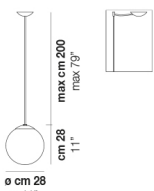

OTHER VERSION AVAILABLE

Click on the version to go to the web version of the product

PUPPET SP G