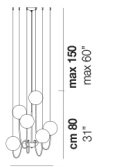

PUPPET SP 6 P