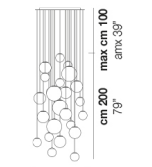

PUPPET SP R6

TECHNICAL DATA:

CERTIFICATIONS:

LIGHT SOURCES

6x60w 120V/60HZ G9

VOLUME Mc 0,3
GROSS WEIGHT Kg 20
NET WEIGHT Kg 12

download

SHADE FINISHING

PUPPET SP 18 P

PUPPET SP 24 P

PUPPET SP 36 P

PUPPET SP 6 P

PUPPET SP L6

PUPPET SP L9

PUPPET SP R12

PUPPET SP R24