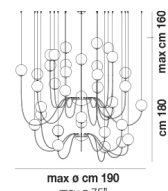

PUPPET SP 36 P