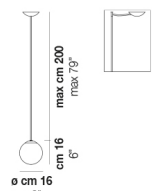

PUPPET SP R6

TECHNICAL DATA:

CERTIFICATIONS:

LIGHT SOURCES

6x60w 120V/60HZ G9

VOLUME Mc 0,3
GROSS WEIGHT Kg 20
NET WEIGHT Kg 12

download

SHADE FINISHING

FRAME FINISHING

OTHER VERSION AVAILABLE

Click on the version to go to the web version of the product

PUPPET SP P