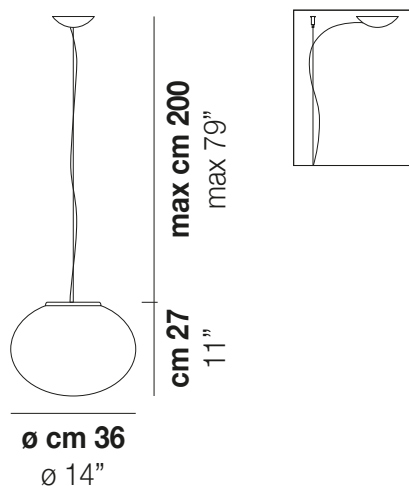

LUCCIOLA SP P

TECHNICAL DATA:

CERTIFICATIONS:

LIGHT SOURCES

1x60W 120V/60HZ E26

VOLUME Mc 0,11
GROSS WEIGHT Kg 4,5
NET WEIGHT Kg 2,5

download

SHADE FINISHING