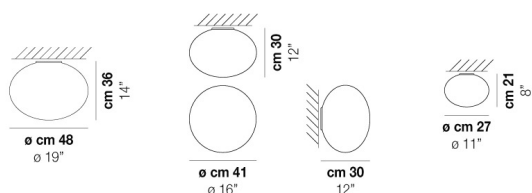

OTHER VERSION AVAILABLE

Click on the version to go to the web version of the product

[LUCCI PL G](#)

[LUCCI PP M](#)

[LUCCI PP 27](#)