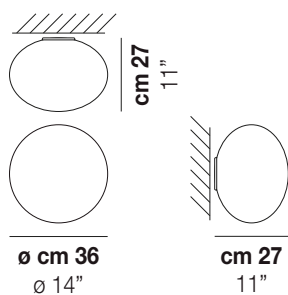

LUCCIOLA PL P

TECHNICAL DATA:

CERTIFICATIONS:

LIGHT SOURCES

1x60W 120V/60HZ E26

VOLUME Mc 0,11
GROSS WEIGHT Kg 5
NET WEIGHT Kg 2,5

[download](#)

SHADE FINISHING

BCST

FRAME FINISHING

BC