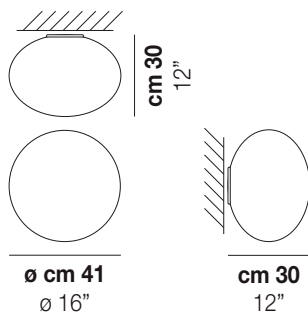

LUCCIOLA

Design Vistosi

LUCCIOLA PL M

One of our most versatile series. The oval and mouth-blown satin glass shade are available in different sizes, that can be combined to offer multiple possibilities.

LUCCIOLA PL M

TECHNICAL DATA:

CERTIFICATIONS:

LIGHT SOURCES

3x60W 120V/60HZ E26

VOLUME Mc 0,16
 GROSS WEIGHT Kg 6,5
 NET WEIGHT Kg 3,5

download

SHADE FINISHING

BCST