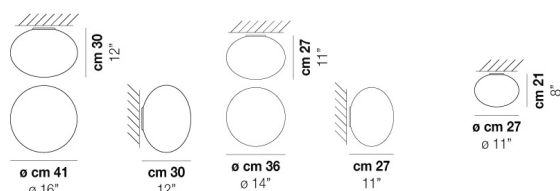

OTHER VERSION AVAILABLE

Click on the version to go to the web version of the product

LUCCI PP M

LUCCI PP P

LUCCI PP 27