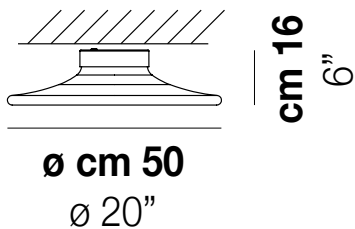

INCANTO PL

TECHNICAL DATA:

CERTIFICATIONS:

1x15 W 110V 50/60 Hz Led 2700 K 12 W 35 V 1500 lm DIM2 Phase Cut

1x15 W 110V 50/60 Hz Led 3000 K 12 W 35 V 1600 lm DIM2 Phase Cut

VOLUME Mc 0,13

GROSS WEIGHT Kg 7

NET WEIGHT Kg 5

[download](#)

SHADE FINISHING

BCSF

FRAME FINISHING

BP

NNS