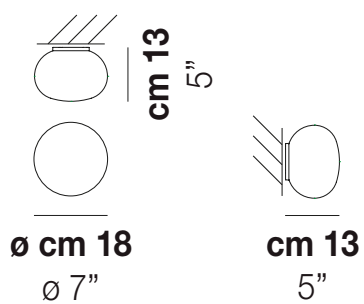

LUCCIOLA FA 18

TECHNICAL DATA:

CERTIFICATIONS:

LIGHT SOURCES

1x48W 120V/60HZ E12

VOLUME Mc 0,02
GROSS WEIGHT Kg 1
NET WEIGHT Kg 0,5

download

SHADE FINISHING

BCST

FRAME FINISHING

BC