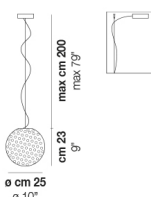

RINA SP 45

TECHNICAL DATA:

CERTIFICATIONS:

LIGHT SOURCES

3x77w 220-240 V E27
50/60 Hz

VOLUME Mc 0,22
 GROSS WEIGHT Kg 17
 NET WEIGHT Kg 0,25

[download](#)

SHADE FINISHING

BCMU

FRAME FINISHING

NI

OTHER VERSION AVAILABLE

Click on the version to go to the web version of the product

RINA SP 16

RINA SP 25

RINA SP 35C