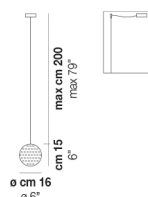

RINA SP 45

TECHNICAL DATA:

CERTIFICATIONS:

LIGHT SOURCES

3x77w 220-240 V E27
50/60 Hz

VOLUME Mc 0,22
 GROSS WEIGHT Kg 17
 NET WEIGHT Kg 0,25

[download](#)

SHADE FINISHING

BCMU

FRAME FINISHING

NI

OTHER VERSION AVAILABLE

Click on the version to go to the web version of the product

RINA SP 16

RINA SP 25

RINA SP 35C