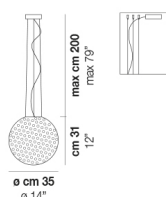

RINA SP 45

TECHNICAL DATA:

CERTIFICATIONS:

LIGHT SOURCES

3x77w 220-240 V E27
50/60 Hz

VOLUME Mc 0,22
 GROSS WEIGHT Kg 17
 NET WEIGHT Kg 0,25

[download](#)

SHADE FINISHING

BCMU

FRAME FINISHING

NI

OTHER VERSION AVAILABLE

Click on the version to go to the web version of the product

RINA SP 16

RINA SP 25

RINA SP 35C