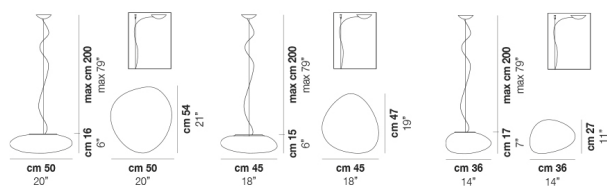

OTHER VERSION AVAILABLE

Click on the version to go to the web version of the product

NEOCH SP G

NEOCH SP M

NEOCH SP P