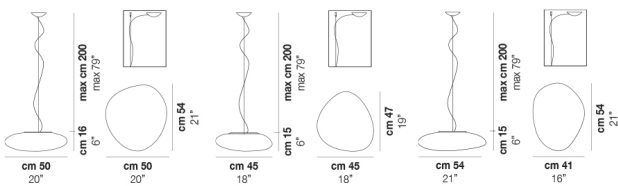

NEOCHIC SP P

TECHNICAL DATA:

CERTIFICATIONS:

LIGHT SOURCES

| | | |
|-------|-----------------------|--|
| 1x77W | 220-240 V 50/60 Hz | E27 |
| 1x10W | 220-240 V 50/60 Hz | Led 3000 K 10 W 230 v 1100 lm DIM2 Phase Cut |

| | |
|--------------|---------|
| VOLUME | Mc 0,07 |
| GROSS WEIGHT | Kg 7 |
| NET WEIGHT | Kg 4 |

download

SHADE FINISHING

BCST

FRAME FINISHING

NIB

OTHER VERSION AVAILABLE

Click on the version to go to the web version of the product