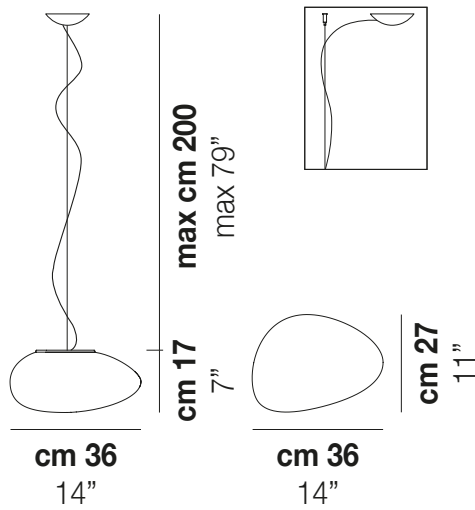

NEOCHIC SP P

TECHNICAL DATA:

CERTIFICATIONS:

LIGHT SOURCES

| | | |
|-------|-----------------------|--|
| 1x77W | 220-240 V 50/60 Hz | E27 |
| 1x10W | 220-240 V 50/60 Hz | Led 3000 K 10 W 230 v 1100 lm DIM2 Phase Cut |

| | |
|--------------|---------|
| VOLUME | Mc 0,07 |
| GROSS WEIGHT | Kg 7 |
| NET WEIGHT | Kg 4 |

download

SHADE FINISHING

BCST

FRAME FINISHING

NIB

OTHER VERSION AVAILABLE

Click on the version to go to the web version of the product