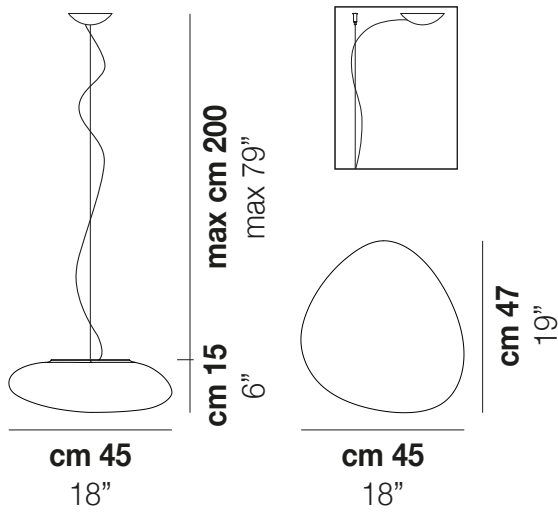

NEOCHIC SP M

TECHNICAL DATA:

CERTIFICATIONS:

LIGHT SOURCES

2x77W 220-240 V E27
 50/60 Hz

LED 3000K DIMS
 1x19 W 39 V

Led 3000 K 19 W 39 V 2850 lm DIM3 0-10V, Push

VOLUME Mc 0,1
 GROSS WEIGHT Kg 8
 NET WEIGHT Kg 4,5