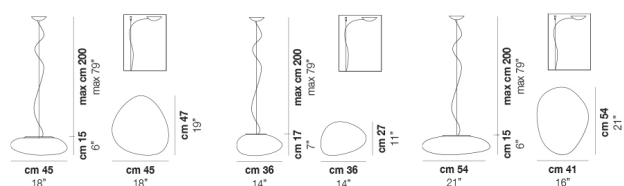

NEOCHIC SP G

TECHNICAL DATA:

CERTIFICATIONS:

LIGHT SOURCES

2x77W 220-240 V E27
50/60 Hz

VOLUME Mc 0,13
GROSS WEIGHT Kg 8,5
NET WEIGHT Kg 5

[download](#)

SHADE FINISHING

BCST

FRAME FINISHING

NIB

OTHER VERSION AVAILABLE

Click on the version to go to the web version of the product

NEOCH SP M

NEOCH SP P

NEOCH SP R