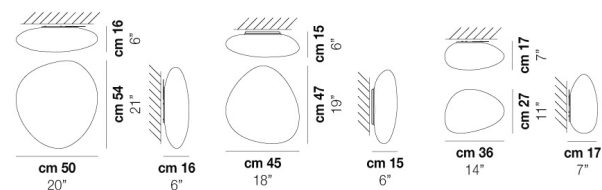

OTHER VERSION AVAILABLE

Click on the version to go to the web version of the product

NEOCH PP G

NEOCH PP M

NEOCH PP P