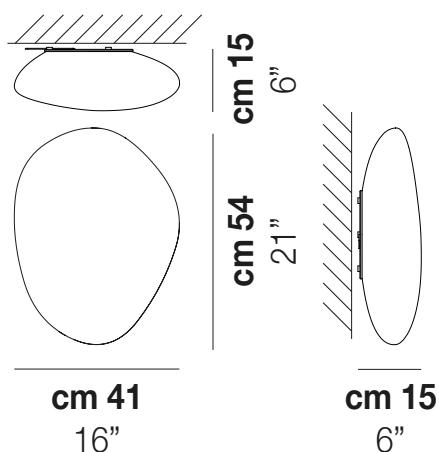

NEOCHIC PL R

TECHNICAL DATA:

CERTIFICATIONS:

LIGHT SOURCES

2x77W 220-240 V E27
50/60 Hz

LED 3000K DIM2
1x19 W 39 V

Led 3000 K 19 W 39 V 2850 lm DIM2 Phase Cut

VOLUME Mc 0,1

GROSS WEIGHT Kg 7,5

NET WEIGHT Kg 4,5

download

SHADE FINISHING

BCST

FRAME FINISHING

BC

OTHER VERSION AVAILABLE