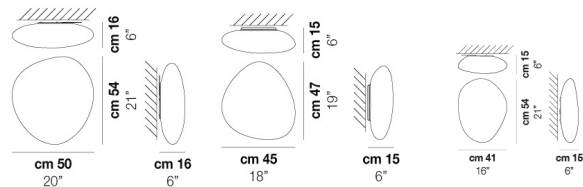

NEOCHIC PL P

TECHNICAL DATA:

CERTIFICATIONS:

LIGHT SOURCES

	1x77W	220-240 V 50/60 Hz	E27
	1x10W	220-240 V 50/60 Hz	Led 2700 K 10 W 230 V 1100 lm DIM2 Phase Cut
	1x12 W	24 V	Led 3000 K 12W 24 V 1700 lm DIM2 Phase Cut
	1x10W	220-240 V 50/60 Hz	Led 3000 K 10 W 230 v 1100 lm DIM2 Phase Cut
	1x12 W	24 V	Led 3000 K 12 W 24 V 1700 lm DIM3 0-10V, Push

VOLUME	Mc 0,07
GROSS WEIGHT	Kg 6
NET WEIGHT	Kg 3

download

SHADE FINISHING

BCST

FRAME FINISHING

BC

OTHER VERSION AVAILABLE

Click on the version to go to the web version of the product