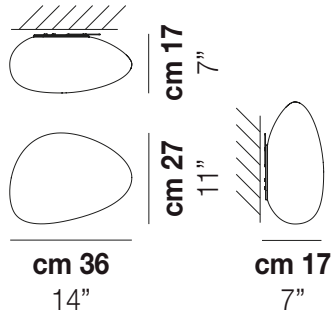

NEOCHIC PL P

TECHNICAL DATA:

CERTIFICATIONS:

LIGHT SOURCES

	1x77W	220-240 V 50/60 Hz	E27
	1x10W	220-240 V 50/60 Hz	Led 2700 K 10 W 230 V 1100 lm DIM2 Phase Cut
	1x12 W	24 V	Led 3000 K 12W 24 V 1700 lm DIM2 Phase Cut
	1x10W	220-240 V 50/60 Hz	Led 3000 K 10 W 230 v 1100 lm DIM2 Phase Cut
	1x12 W	24 V	Led 3000 K 12 W 24 V 1700 lm DIM3 0-10V, Push

VOLUME	Mc 0,07
GROSS WEIGHT	Kg 6
NET WEIGHT	Kg 3

download

SHADE FINISHING

BCST

FRAME FINISHING

BC

OTHER VERSION AVAILABLE

Click on the version to go to the web version of the product