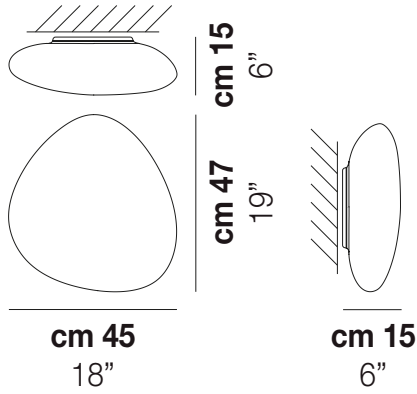

NEOCHIC PL M

TECHNICAL DATA:

CERTIFICATIONS:

LIGHT SOURCES

	2x77W	220-240 V 50/60 Hz	E27
	1x19 W	39 V	Led 2700 K 19 W 39 V 2850 lm DIM2 Phase Cut
	1x10W	220-240 V 50/60 Hz	Led 2700 K 10 W 230 V 1100 lm DIM2 Phase Cut
	1x19 W	39 V	Led 2700 K 19 W 39 V 2850 lm DIM3 0-10V, Push
	1x19 W	39 V	Led 3000 K 19 W 39 V 2850 lm DIM2 Phase Cut
	1x10W	220-240 V 50/60 Hz	Led 3000 K 10 W 230 V 1100 lm DIM2 Phase Cut
	1x19 W	39 V	Led 3000 K 19 W 39 V 2850 lm DIM3 0-10V, Push

VOLUME	Mc 0,1
GROSS WEIGHT	Kg 7
NET WEIGHT	Kg 4

[download](#)

SHADE FINISHING

BCST

FRAME FINISHING

BC

OTHER VERSION AVAILABLE

Click on the version to go to the web version of the product