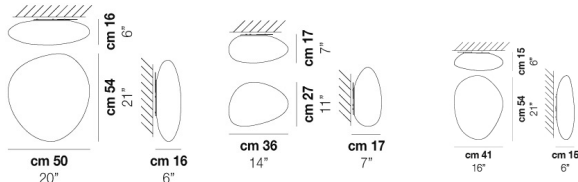

NEOCHIC PL M

TECHNICAL DATA:

CERTIFICATIONS:

LIGHT SOURCES

	2x77W	220-240 V 50/60 Hz	E27
	1x19 W	39 V	Led 2700 K 19 W 39 V 2850 lm DIM2 Phase Cut
	1x10W	220-240 V 50/60 Hz	Led 2700 K 10 W 230 V 1100 lm DIM2 Phase Cut
	1x19 W	39 V	Led 2700 K 19 W 39 V 2850 lm DIM3 0-10V, Push
	1x19 W	39 V	Led 3000 K 19 W 39 V 2850 lm DIM2 Phase Cut
	1x10W	220-240 V 50/60 Hz	Led 3000 K 10 W 230 V 1100 lm DIM2 Phase Cut
	1x19 W	39 V	Led 3000 K 19 W 39 V 2850 lm DIM3 0-10V, Push

VOLUME	Mc 0,1
GROSS WEIGHT	Kg 7
NET WEIGHT	Kg 4

[download](#)

SHADE FINISHING

BCST

FRAME FINISHING

BC

OTHER VERSION AVAILABLE

Click on the version to go to the web version of the product