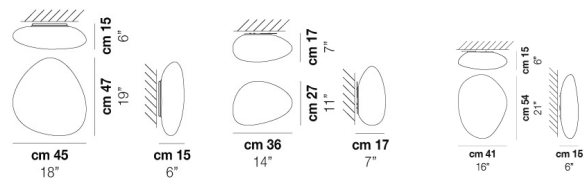

OTHER VERSION AVAILABLE

Click on the version to go to the web version of the product

NEOCH PP M

NEOCH PP P

NEOCH PP R