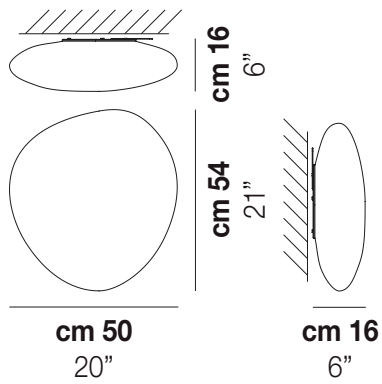

NEOCHIC PL G

TECHNICAL DATA:

CERTIFICATIONS:

LIGHT SOURCES

	2x77W	220-240 V 50/60 Hz	E27
	1x10W	220-240 V 50/60 Hz	Led 2700 K 10 W 230 V 1100 lm DIM2 Phase Cut
	1x19 W	39 V	Led 3000 K 19 W 39 V 2850 lm DIM2 Phase Cut
	1x10W	220-240 V 50/60 Hz	Led 3000 K 10 W 230 V 1100 lm DIM2 Phase Cut
	1x19 W	39 V	Led 3000 K 19 W 39 V 2850 lm DIM3 0-10V, Push

VOLUME	Mc 0,13
GROSS WEIGHT	Kg 7,5
NET WEIGHT	Kg 4,5

[download](#)

SHADE FINISHING

BCST

FRAME FINISHING

BC