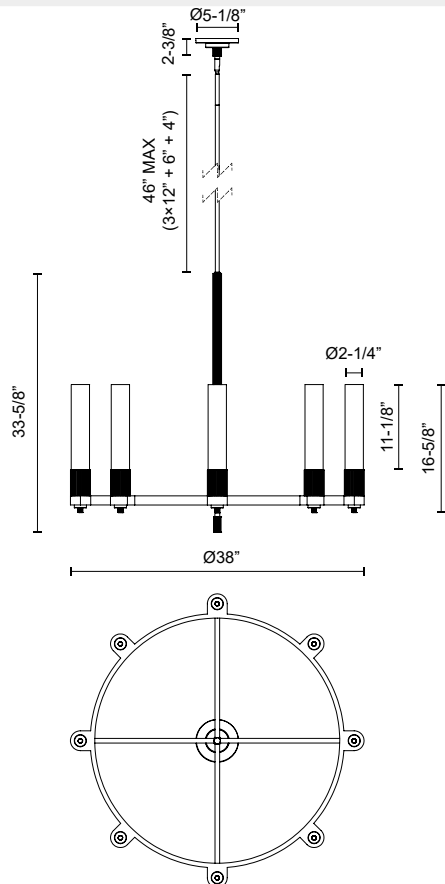

alora mood

P. 1.855.855.8926

CANADA: 19054 28TH Avenue Surrey - BC V3Z 6M3

USA: 3035 E. Lone Mountain Rd - Las Vegas, NV, 89081

RUE CH416108

FIXTURE DIMENSIONS	D38" x H33-5/8"
GLASS DETAILS	Glossy Opal Glass
LAMP TYPE	E26
WATTAGE	8 x 60W
MAX WATTAGE	60W
BULB QTY	8
BULBS INCLUDED	No
VOLTAGE	120V
MATERIAL	Steel
ROD LENGTH	46" Max (3x12" + 1x6" + 1x4")
MINIMUM HANG HEIGHT	45"
SLOPED CEILING ADAPTABLE	Yes, Up to 45 Degrees
LOCATION	Dry
CANOPY DIMENSIONS	D5-1/8" x H2-3/8"
BRAND	Alora Mood

[D - Diameter, L - Length, W - Width, H - Height, E - Extension]

AVAILABLE FINISHES:

CH416108BG
Brushed Gold

CH416108WB
Warm Bronze

CH416108MBBG
Matte
Black/Brushed
Gold

*For complete warranty terms, please visit: www.aloralighting.com/warranty