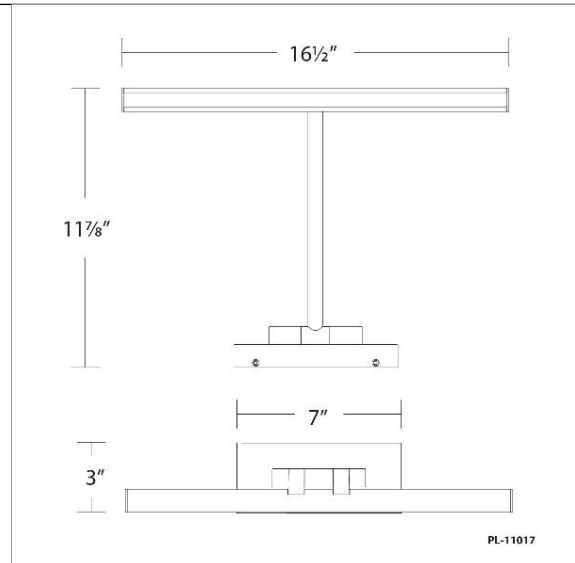

Brushed Nickel

LINE DRAWING: