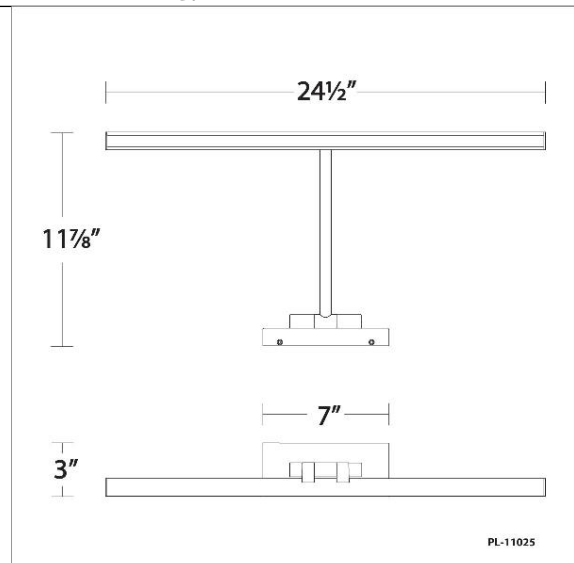

LINE DRAWING: