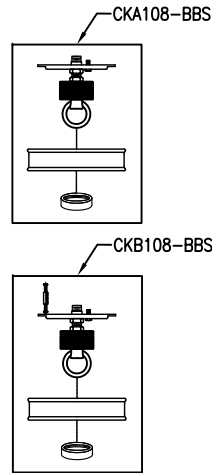

Summerhill Collection (0108) Replacement Parts

All New Replacement Parts:

Part Number	Description	Used On
CKA108-BBS	Canopy Kit, including canopy, U-channel Mtg bar, 1/8 I.P. RTN, hex nut(2), & screw collar set	CC1476,CC14812,CP1344,CP1354
HB0108-BBS	Hardwares Bag, for Summerhill collection	For Summerhill collection
CHAIN1-BBS	Standard chain, 3FT, Ø3.8mm	CC1476,CP1344,CP1354
CHAIN1-HD-BBS	Oval chain, 3FT, Ø5mm	CC14812
HAA0108-BBS	Hanging arm,L9-3/4"	CP1344
HAB0108-BBS	Hanging arm,L14"	CP1354
CCA0108	Upper Crystal chain	CC1476
CCB0108	Lower crystal chain	CC1476
CCC0108	Upper crystal chain	CC14812
CCD0108	Lower Crystal chain	CC14812
CCE0108	Upper Crystal chain	CC14912
CCF0108	Lower Crystal chain	CC14912
CCG0108	Crystal chain	CF1076
CCH0108	Crystal chain	CP1344
CCIO108	Crystal chain	CP1354
CHAIN1-HD1-BBS	Oval chain, 3FT, Ø8mm	CC14912
CKB108-BBS	Canopy Kit, including canopy, U-channel Mtg bar, 1/4 I.P. RTN, hex nut(2), & screw collar set	CC14912

CC1476-BBS

CC14812-BBS

CC14912-BBS

CF1076-BBS

CP1344-BBS

CP1354-BBS

Part number & detail:

GENERATION LIGHTING