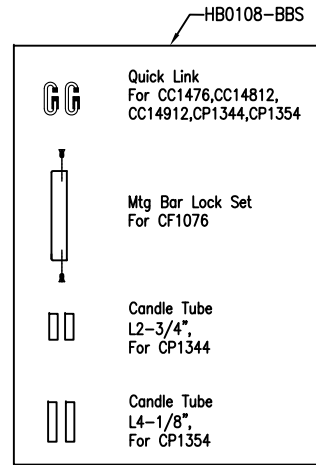

Summerhill Collection (0108) Replacement Parts

All New Replacement Parts:

Part Number	Description	Used On
CKA108-BBS	Canopy Kit, including canopy, U-channel Mtg bar, 1/8 I.P. RTN, hex nut(2), & screw collar set	CC1476,CC14812,CP1344,CP1354
HB0108-BBS	Hardwares Bag, for Summerhill collection	For Summerhill collection
CHAIN1-BBS	Standard chain, 3FT, Ø3.8mm	CC1476,CP1344,CP1354
CHAIN1-HD-BBS	Oval chain, 3FT, Ø5mm	CC14812
HAA0108-BBS	Hanging arm,L9-3/4"	CP1344
HAB0108-BBS	Hanging arm,L14"	CP1354
CCA0108	Upper Crystal chain	CC1476
CCB0108	Lower crystal chain	CC1476
CCC0108	Upper crystal chain	CC14812
CCD0108	Lower Crystal chain	CC14812
CCE0108	Upper Crystal chain	CC14912
CCF0108	Lower Crystal chain	CC14912
CCG0108	Crystal chain	CF1076
CCH0108	Crystal chain	CP1344
CCIO108	Crystal chain	CP1354
CHAIN1-HD1-BBS	Oval chain, 3FT, Ø8mm	CC14912
CKB108-BBS	Canopy Kit, including canopy, U-channel Mtg bar, 1/4 I.P. RTN, hex nut(2), & screw collar set	CC14912

CC1476-BBS

CC14812-BBS

CC14912-BBS

CF1076-BBS

CP1344-BBS

CP1354-BBS

Part number & detail:

GENERATION LIGHTING