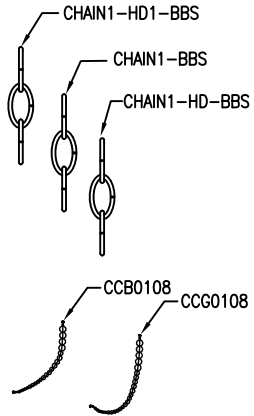

Summerhill Collection (0108) Replacement Parts

All New Replacement Parts:

Part Number	Description	Used On
CKA108-BBS	Canopy Kit, including canopy, U-channel Mtg bar, 1/8 I.P. RTN, hex nut(2), & screw collar set	CC1476,CC14812,CP1344,CP1354
HB0108-BBS	Hardwares Bag, for Summerhill collection	For Summerhill collection
CHAIN1-BBS	Standard chain, 3FT, Ø3.8mm	CC1476,CP1344,CP1354
CHAIN1-HD-BBS	Oval chain, 3FT, Ø5mm	CC14812
HAA0108-BBS	Hanging arm,L9-3/4"	CP1344
HAB0108-BBS	Hanging arm,L14"	CP1354
CCA0108	Upper Crystal chain	CC1476
CCB0108	Lower crystal chain	CC1476
CCC0108	Upper crystal chain	CC14812
CCD0108	Lower Crystal chain	CC14812
CCE0108	Upper Crystal chain	CC14912
CCF0108	Lower Crystal chain	CC14912
CCG0108	Crystal chain	CF1076
CCH0108	Crystal chain	CP1344
CCIO108	Crystal chain	CP1354
CHAIN1-HD1-BBS	Oval chain, 3FT, Ø8mm	CC14912
CKB108-BBS	Canopy Kit, including canopy, U-channel Mtg bar, 1/4 I.P. RTN, hex nut(2), & screw collar set	CC14912

CC1476-BBS

CC14812-BBS

CC14912-BBS

CF1076-BBS

CP1344-BBS

CP1354-BBS

Part number & detail:

GENERATION LIGHTING