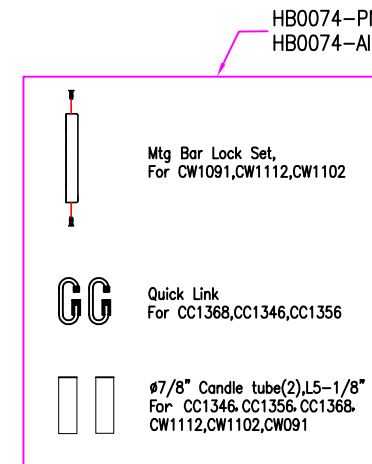

# Bayview Willam Collection (0074) Replacement Parts

CW1091-PN  
CW1091-AI

CW1112-PN  
CW1112-AI

CW1102-PN  
CW1102-AI

CC1346-PN  
CC1346-AI

CC1356-PN  
CC1356-AI

CC1368-PN  
CC1368-AI

Part Number	Description	Used On
CKA0074-XXX	Canopy Kit, Including Canopy,Mtg bar,RTN,Hex nut and Screw collar set	CC1346, CC1356
CKB0074-XXX	Canopy Kit, including Mtg bar,Canopy,Screw collar and Loop	CC1368
HB0074-XXX	Hardware Bag, For Bayview collection	For Bayview collection
CHAIN-XXX	Regular chain, 3FT	CC1368,CC1346,CC1356

Part number & detail:

03/18,2020 Rev: 0b

**GENERATION LIGHTING**