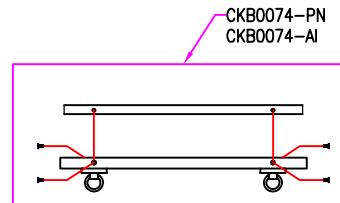

Part Number	Description	Used On
CKA0074-XXX	Canopy Kit, Including Canopy,Mtg bar,RTN,Hex nut and Screw collar set	CC1346, CC1356
CKB0074-XXX	Canopy Kit, including Mtg bar,Canopy,Screw collar and Loop	CC1368
HB0074-XXX	Hardware Bag, For Bayview collection	For Bayview collection
CHAIN-XXX	Regular chain, 3FT	CC1368,CC1346,CC1356

Part number & detail: