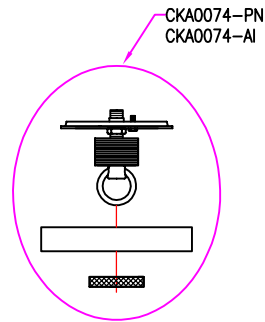

Part Number	Description	Used On
CKA0074-XXX	Canopy Kit, Including Canopy,Mtg bar,RTN,Hex nut and Screw collar set	CC1346, CC1356
CKB0074-XXX	Canopy Kit, including Mtg bar,Canopy,Screw collar and Loop	CC1368
HB0074-XXX	Hardware Bag, For Bayview collection	For Bayview collection
CHAIN-XXX	Regular chain, 3FT	CC1368,CC1346,CC1356

Part number & detail: