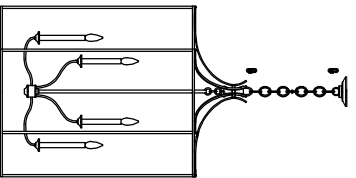

# Bantry Collection (0057) Replacement Parts

All New Replacement Parts:

AC1004-GCM  
AC1004-SMS  
AC1004-DBL  
AC1004-BLH  
AC1004-ADB

AC1014-GCM  
AC1014-SMS  
AC1014-DBL  
AC1014-BLH  
AC1014-ADB

AC1024-GCM  
AC1024-SMS  
AC1024-DBL  
AC1024-BLH  
AC1024-ADB

AC1046-GCM  
AC1046-SMS  
AC1046-DBL  
AC1046-BLH  
AC1046-ADB

AC1038-GCM  
AC1038-SMS  
AC1038-DBL  
AC1038-BLH  
AC1038-ADB

Part Number	Description	Used On
CK0057-XXX	Canopy Kit includes canopy, Mtg plate, half ball, collar, nut, half ball assembly and stem	AC1004, AC1014, AC1024, AC1038, AC1046
HB0057-XXX	Hardware Bag for Bantry collection	For Bantry collection
CHAN2-XXX	Ring chain, JFT	AC1004, AC1014, AC1024, AC1038, AC1046

Part number & detail:

CK0057-GCM  
CK0057-SMS  
CK0057-DBL  
CK0057-BLH  
CK0057-ADB

HB0057-GCM  
HB0057-SMS  
HB0057-DBL  
HB0057-BLH  
HB0057-ADB

	Quick Link(1 set) For AC1004, AC1014, AC1024, AC1038, AC1046		Candle Tube(2) ø1" L2" For AC1004, AC1046
	Arm Lock Screw(2) For AC1004, AC1014, AC1024, AC1038, AC1046		Candle Tube(2) ø1" L2-3/4" For AC1014
	Screw(2) For AC1004, AC1014, AC1024, AC1038, AC1046		Candle Tube(2) ø1" L4-3/8" For AC1024
	Loop & Top finial assembly For AC1004, AC1014, AC1024, AC1038, AC1046		Candle Tube (2) ø1" L7-1/8" For AC1038
			Candle Tube (2) ø1" L8-1/4" For AC1038