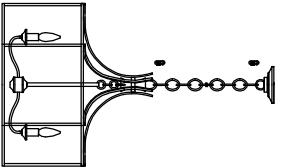

# Bantry Collection (0057) Replacement Parts

All New Replacement Parts:

AC1004-GCM  
AC1004-SMS  
AC1004-DBL  
AC1004-BLH  
AC1004-ADB

AC1014-GCM  
AC1014-SMS  
AC1014-DBL  
AC1014-BLH  
AC1014-ADB

AC1024-GCM  
AC1024-SMS  
AC1024-DBL  
AC1024-BLH  
AC1024-ADB

AC1046-GCM  
AC1046-SMS  
AC1046-DBL  
AC1046-BLH  
AC1046-ADB

AC1038-GCM  
AC1038-SMS  
AC1038-DBL  
AC1038-BLH  
AC1038-ADB

Part Number	Description	Used On
CK0057-XXX	Canopy Kit includes canopy, Mtg plate, half ball, collar, nut, half ball assembly and stem	AC1004, AC1014, AC1024, AC1038, AC1046
HB0057-XXX	Hardware Bag for Bantry collection	For Bantry collection
CHAN2-XXX	Ring chain, JFT	AC1004, AC1014, AC1024, AC1038, AC1046

Part number & detail:

CK0057-GCM  
CK0057-SMS  
CK0057-DBL  
CK0057-BLH  
CK0057-ADB

HB0057-GCM  
HB0057-SMS  
HB0057-DBL  
HB0057-BLH  
HB0057-ADB

	Quick Link(1 set) For AC1004, AC1014, AC1024, AC1038, AC1046		Candle Tube(2) ø1" L2" For AC1004, AC1046
	Arm Lock Screw(2) For AC1004, AC1014, AC1024, AC1038, AC1046		Candle Tube(2) ø1" L2-3/4" For AC1014
	Screw(2) For AC1004, AC1014, AC1024, AC1038, AC1046		Candle Tube(2) ø1" L4-3/8" For AC1024
	Loop & Top finial assembly For AC1004, AC1014, AC1024, AC1038, AC1046		Candle Tube (2) ø1" L7-1/8" For AC1038
			Candle Tube (2) ø1" L8-1/4" For AC1038