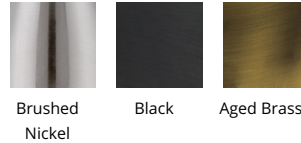

SPECIFICATIONS

Color Temp:	3000K
Input:	120/277 VAC,50/60Hz
CRI:	90
Dimming:	ELV: 100-10% ,TRIAC: 100-10%
Rated Life:	50000 Hours
Standards:	ETL, cETL, Title 24 JA8-2019 Compliant Damp Location Listed
Construction:	Aluminum body, PC lens

FINISHES:

Brushed Nickel Black Aged Brass

LINE DRAWING:

PD-73155