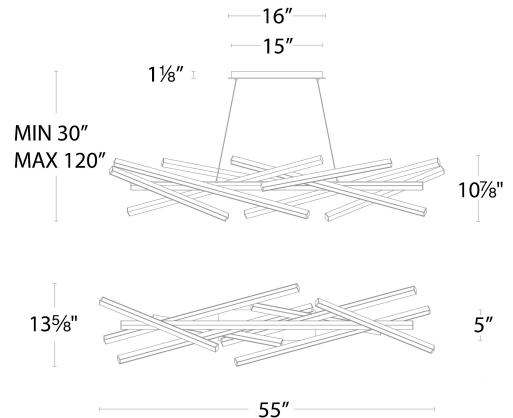

FINISHES:

Brushed Nickel Black Aged Brass

LINE DRAWING:

PD-73155