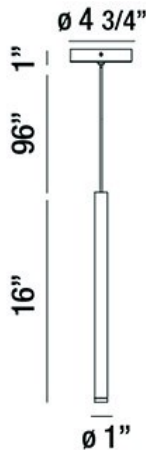

NAVADA, 1" ROUND PENDANT

PRODUCT DETAILS

No.	:	34164-013
Product Color	:	SATIN NICKEL
Product Material	:	METAL
Shade / Accent Colour	:	SATIN NICKEL
Shade / Accent Material	:	METAL TUBES
Diameter	:	1"
Height	:	16"
Overall Height	:	113"
Weight	:	1.3lbs

LIGHT SOURCE DETAILS

Light Source Type	:	INTEGRATED LED
Input Voltage	:	120V
Bulb Voltage	:	120V
Socket Type	:	LED
Total Wattage	:	3W
Delivered Lumens	:	150lm
Kelvin	:	3000K
CRI	:	90+
Dimmable	:	No

OPTIONS AVAILABLE

ITEM NO.	FINISH	SHADE
34164-013	SATIN NICKEL	SATIN NICKEL
34164-020	ANTIQUE BRASS	ANTIQUE BRASS
34164-044	BLACK	BLACK

TECHNICAL DETAILS

Hanging Support Type	:	WIRE
Hanging Support Length	:	96"
Canopy / Backplate Height	:	1"
Canopy / Backplate Dia.	:	4.75"
IP Rating	:	DRY
Location	:	DRY
Approval	:	