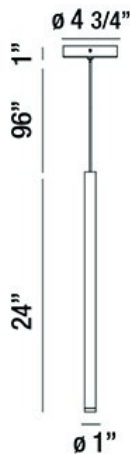

### PRODUCT DETAILS

No.	:	34165-010
Product Color	:	SATIN NICKEL
Product Material	:	METAL
Shade / Accent Colour	:	SATIN NICKEL
Shade / Accent Material	:	METAL TUBES
Diameter	:	1"
Height	:	24"
Overall Height	:	121"
Weight	:	1.6lbs

### LIGHT SOURCE DETAILS

Light Source Type	:	INTEGRATED LED
Input Voltage	:	120V
Bulb Voltage	:	120V
Socket Type	:	LED
Total Wattage	:	3W
Delivered Lumens	:	150lm
Kelvin	:	3000K
CRI	:	90+
Dimmable	:	No

### TECHNICAL DETAILS

Hanging Support Type	:	WIRE
Hanging Support Length	:	96"
Canopy / Backplate Height	:	1"
Canopy / Backplate Dia.	:	4.75"
IP Rating	:	DRY
Location	:	DRY
Approval	:	