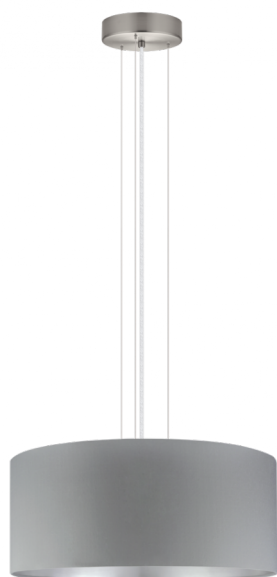

# 31606A

### General Information

Material number	31606A
Type	pendant light
Product segment	Indoor
Theme	fabric-conzept

### Dimensions

Article Height (in inch)	72.05
Article Diameter (in inch)	20.87
Net Weight	1.78 Kilogram
Canopy Height (in inch)	5.91
Canopy Diameter (in inch)	1.42

### Material & Colour

Enclosure Material	steel
Enclosure Colour	satın nickel
Glass/Shade Material	fabric
Glass/Shade Colour	grey, silver