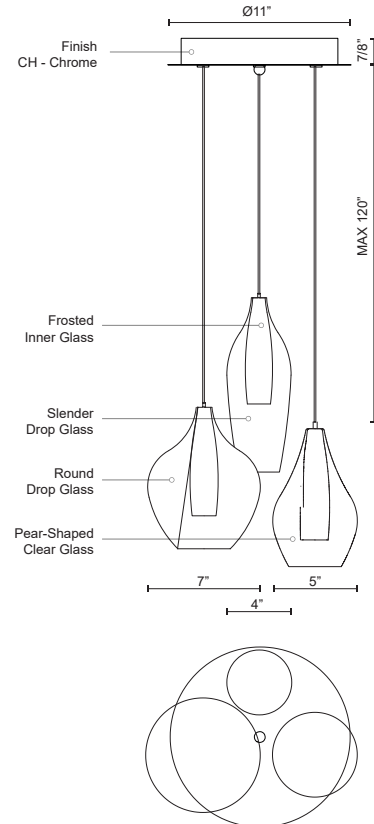

**VICTORIA
MP3003
PENDANTS**

PROJECT

DESCRIPTION

Simplistic elegant round multi LED pendant with three styles of clear outer glass and frosted inner glass each set together as one piece (slender drop, pear shaped and round drop glass shades). New patent pending socket design and Kuzco SSL wire allow this fixture to be 120V AC LED. Metal details in chrome finish. Available in three different glass styled single pendants and a variety of multi-pendant options, see series for full details.

SPECIFICATION DETAILS

* For custom options, consult factory for details.

Fixture Dimensions	D11" x H131"
Light Source	AC LED Module
Wattage	7W
Total Lumens	540lm
Delivered Lumens	CH-545lm
Voltage	120V
Color Temperature	3000K
CRI (Ra)	90CRI
Optional Color Temps	2700K - 5000K Available, Minimum Order Quantities Apply
LED Rated Life	50,000 hours
Dimming	100% - 10%, ELV Dimmer (Not Included)
Shade Details	Clear Glass Shade
Glass Details	Opal Glass
Adjustable	Yes
Wire Length	120" Max
Wire Type	Clear SSL Wire
Location	Dry
Warranty	5 Years
Canopy Dimensions	D11" x H7/8"
Finish Option(s)	Chrome