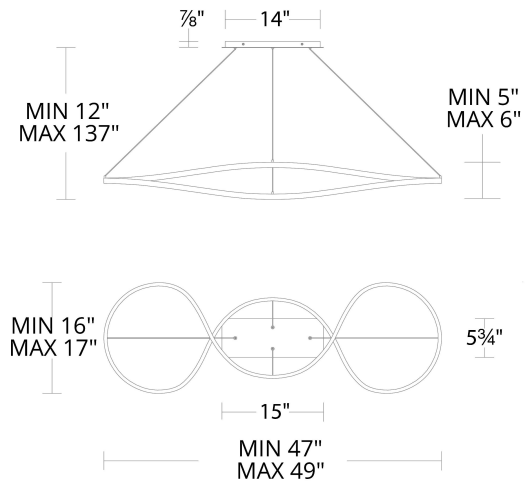

Example: **PD-83148-BK**

For custom requests please contact customs@waclighting.com

DESCRIPTION

Graceful and noble. Impossible to ignore.

FEATURES

- Twist aluminum light bar with frosted silicon diffuser
- Illumination to all directions
- Low profile, adjustable powered aircraft cables for an ultra-clean look
- Quick slide-on canopy design with minimal hardware for easy installation
- Can be mounted on slope ceiling
- Driver concealed within the canopy
- 5 year warranty

SPECIFICATIONS

Color Temp:	3000K
Input:	120-277 VAC,50/60Hz
CRI:	90
Dimming:	ELV: 100-10% , 0-10V: 100-5%,TRIAC: 100-10%
Rated Life:	50000 Hours
Standards:	ETL, cETL,Title 24 JA8-2019 Compliant Damp Location Listed
Construction:	Aluminum body, silicone diffuser

FINISHES:

Aged Brass Black

LINE DRAWING:

PD-83148