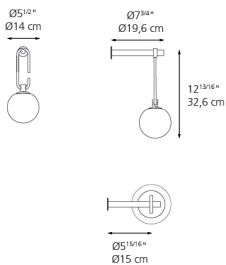

### Features & Accessories

- The Fixture is plugged into a wall outlet
- The cord is 100 inches long to the attached

### Dimensions