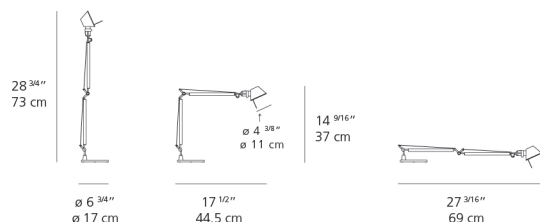

Lamp type	LED-T
Lamp	max 60W E12/G16.5
Lamp Included	No
Control type	On/Off (On Cord)
Input Voltage	120V
Power consumption	68W
Ballast	N/A

Colors & Finishes

- White RAL 9010 (Head)
- Black (Body & Base)

Features & Accessories

- Fully adjustable, articulated arm structure
- Tiltable and 360 degrees rotatable diffuser

Dimensions

Packaging

1 Box

1 x 21-3/8" x 8-3/8" x 8-3/8" / 5.95 lbs - 54 cm x 21 cm x 21 cm / 2.7 kg

Light distribution

Direct

Luminaire weight

4.19 lbs / 1.9 kg

Warranty

5 year limited warranty