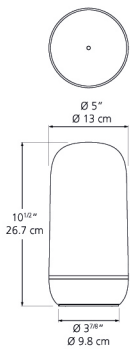

## SPECIFICATIONS

**Design By**  
BJARKE INGELS GROUP

**Collection**  
Design

<b>Specifications</b>	
Delivered lumens	212.24lm
Light output ratio	88.43lm/W
Power consumption	N/A
Led type	2.4W Array*
CCT (Correlated Color Temperature)	2700K
CRI (Color Rendering Index)	>80
Life expectancy	50000Hrs
Control type	DIMMABLE (On Base)
Input Voltage	120V
Driver	N/A

### Dimensions

### Packaging

1 Box

1 x 14-5/16" x 6-11/16" x 6-13/16" / 3.2 lbs - 36.2 cm x 16.7 cm x 17 cm / 1.45 kg