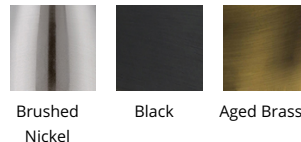

WAC LIGHTING

Fixture Type: _____

Catalog Number: _____

Project: _____

Location: _____

Kent

Swing Arm 3000K

Model & Size	Color Temp & CRI	Finish	Watt	Voltage	LED Lumens	Delivered Lumens
PL-50023 23"	3000K 90	AB Aged Brass BK Black BN Brushed Nickel	18W	120 VAC	1400	791.71

Example: **PL-50023-BN**

For custom requests please contact customs@wacighting.com

DESCRIPTION

Influential and substantial. Showcase artwork or bookcases with stylish LED illumination.

FEATURES

- Light source is 180 degrees rotatable
- ACLED driverless technology
- 5 Year warranty

SPECIFICATIONS

Color Temp:	3000K
Input:	120 VAC,50/60Hz
CRI:	90
Dimming:	ELV: 100-10%
Rated Life:	54000 Hours
Standards:	ETL, cETL Damp Location Listed
Construction:	Aluminum hardware with acrylic diffuser

FINISHES:

LINE DRAWING: