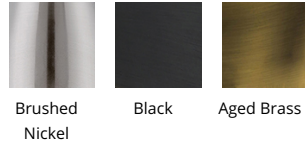

WAC LIGHTING

Fixture Type: _____

Catalog Number: _____

Project: _____

Location: _____

Kent

Swing Arm 3000K

Model & Size	Color Temp & CRI	Finish	Watt	Voltage	LED Lumens	Delivered Lumens
PL-50011 11"	3000K 90	AB Aged Brass BK Black BN Brushed Nickel	8W	120 VAC	600	287

Example: **PL-50011-BN**

For custom requests please contact customs@wacighting.com

DESCRIPTION

Influential and substantial. Showcase artwork or bookcases with stylish LED illumination.

FEATURES

- Light source is 180 degrees rotatable
- ACLED driverless technology
- 5 Year warranty

SPECIFICATIONS

Color Temp:	3000K
Input:	120 VAC,50/60Hz
CRI:	90
Dimming:	ELV: 100-10%
Rated Life:	54000 Hours
Standards:	ETL, cETL Damp Location Listed
Construction:	Aluminum hardware with acrylic diffuser

FINISHES:

LINE DRAWING: