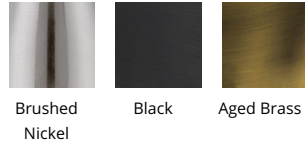

FINISHES:

Brushed Nickel Black Aged Brass

LINE DRAWING:

WAC LIGHTING

Fixture Type: _____

Catalog Number: _____

Project: _____

Location: _____