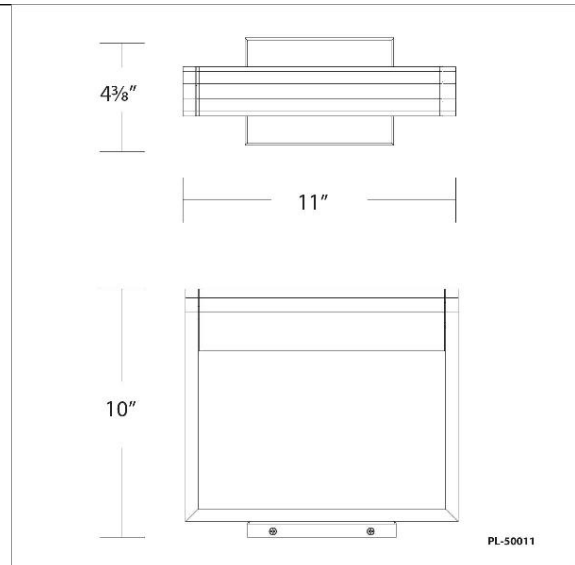

WAC LIGHTING

Fixture Type: _____

Catalog Number: _____

Project: _____

Location: _____

Kent

Swing Arm 3000K

Model & Size	Color Temp & CRI	Finish	Watt	Voltage	LED Lumens	Delivered Lumens
PL-50011 11"	3000K 90	AB Aged Brass BK Black BN Brushed Nickel	8W	120 VAC	600	287

Example: **PL-50011-BN**

For custom requests please contact customs@wacighting.com

DESCRIPTION

Influential and substantial. Showcase artwork or bookcases with stylish LED illumination.

FEATURES

- Light source is 180 degrees rotatable
- ACLED driverless technology
- 5 Year warranty

SPECIFICATIONS

Color Temp:	3000K
Input:	120 VAC,50/60Hz
CRI:	90
Dimming:	ELV: 100-10%
Rated Life:	54000 Hours
Standards:	ETL, cETL Damp Location Listed
Construction:	Aluminum hardware with acrylic diffuser

FINISHES:

LINE DRAWING: