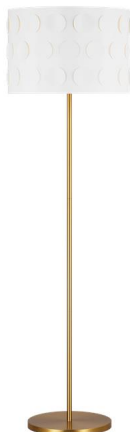

GENERATION LIGHTING

KST1011BBS1: Floor Lamp

Dimensions:

Diameter: 18 3/8" **Wire:** 96" (color/Clear Silver)
Width: 18 3/8" **Switch Type:** In-Line On-Off Switch
Height: 62" **Switch Location:** In Line
Connection: Plug Into Box

Bulbs:

1 - LED Medium A19 9w Max. 120v - included
 0 - Medium A19 75w Max. 120v - Not included

Features:

- LED Bulbs are an efficient, versatile and durable light source that deliver exceptional performance.
- Meets Title 24 energy efficiency standards
- Title 24 compliant when used with included Joint Appendix (JA8) approved lamp.

Material List:

1 Body - Steel - Burnished Brass

Safety Listing:

Safety Listed for Dry Locations
 Safety Listed for Dry Locations

Collection: Dottie

Fixture is supplied with 1 light bulb

Dry Rated

UPC #:014817620245

Finish: Burnished Brass (BBS)

Shade / Glass / Diffuser Details:

Part	Material	Finish	Quantity	Item Number	Length	Width	Height	Diameter	Fitter Diameter	Shade Top Length	Shade Top Width	Shade Top Diameter
Shade	Steel	Matte White	1				12 1/4	18 3/8				18 3/8
Diffuser	Fabric	White Linen	1				5/32	17 5/8				