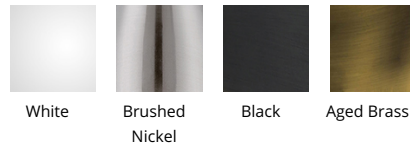

FINISHES:

LINE DRAWING: