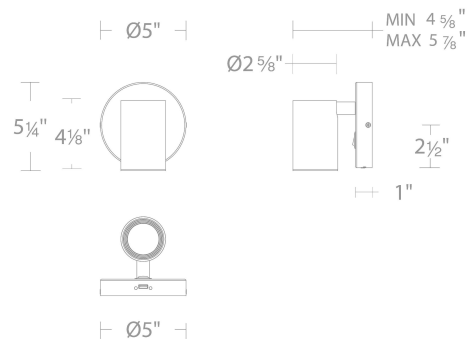

Fixture Type: _____

Catalog Number: _____

Project: _____

Location: _____

Kepler

Swing Arm 3000K

Model & Size	Color Temp & CRI	Finish	Watt	LED Lumens	Delivered Lumens
BL-21205 5"	3000K 90	AB Aged Brass BK Black BN Brushed Nickel WT White	8W	357	108

Example: **BL-21205-WT**

For custom requests please contact customs@wacighting.com

FEATURES

- On/off toggle switch on the canopy
- USB port on the bottom of the canopy for charging
- Light source offers 330 degree horizontal rotation and a 90 degree vertical tilt
- Driver concealed within the canopy
- 5 Year warranty

SPECIFICATIONS

Color Temp:	3000K
Input:	120-277 VAC,50/60Hz
CRI:	90
Dimming:	ELV: 100-10% ,TRIAC: 100-10%
Rated Life:	80000 Hours
Standards:	ETL, cETL Damp Location Listed
Construction:	Aluminum body, glass diffuser

FINISHES:

LINE DRAWING:

BL-21205