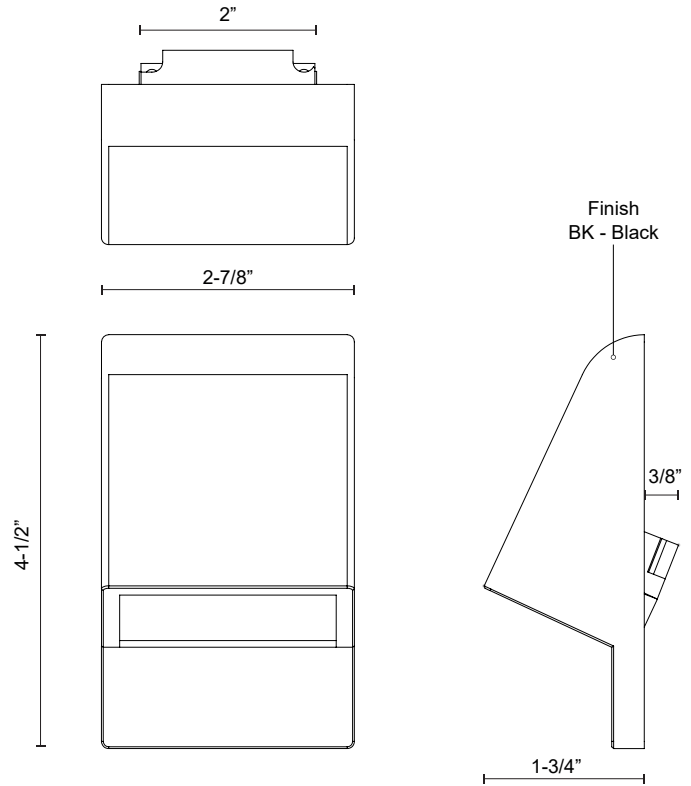

JACKSON ER72001-12V

STEP LIGHTS

PROJECT

SPECIFICATION DETAILS

* For custom options, consult factory for details.

Fixture Dimensions	W2-7/8" x H4-1/2" x E1-3/4"
Light Source	Low Voltage LED
Wattage	3W
Total Lumens	260lm
Delivered Lumens	110lm*
Voltage	12V, with DC Remote Class 2 LED driver (Driver supplied by others)
Color Temperature	3000K
CRI (Ra)	90CRI
Optional Color Temps	2700K - 5000K Available, Minimum Order Quantities Apply
LED Rated Life	50,000 hours
Glass Details	Frosted Glass
ADA Compliant	Yes
Location	Wet
Compliance	ADA
Warranty	5 Years
Illumination Direction	Down
Mounting Style	Down Only

DESCRIPTION

The Jackson Collection offers sleek, unintrusive step lighting perfect for commercial or residential use. The cast-aluminum black body makes these small lights blend well with their environment while providing ample lighting to indoor and outdoor locations with their wide frosted glass diffusers

KUZCO

19054 28TH AVENUE
SURREY - BC V3Z 6M3
CANADA

WWW.KUZCOLIGHTING.COM

COMMENT